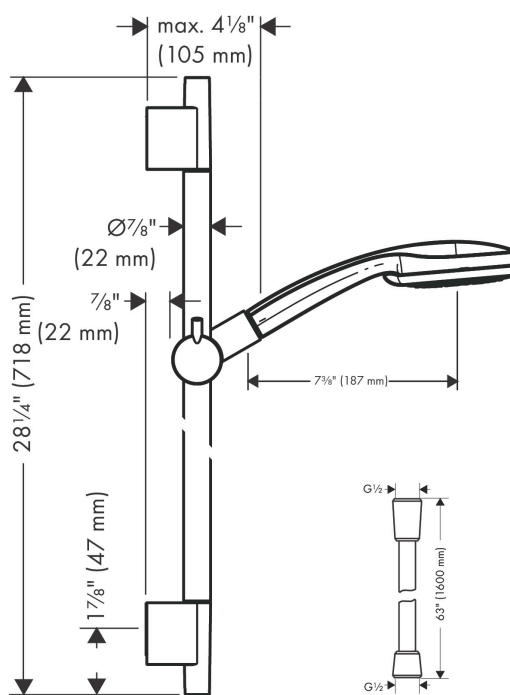

Brand	hansgrohe
Art. Name	Croma 100 Wallbar Set 100 3-Jet 24", 1.8 GPM
Art. Nr.	04946000
Surface	chrome
Pos.	1

Product Picture

Drawing

Technology

Features

- Consists of: Wallbar, Handshower, Handshower hose
- Spray modes: Full, Pulsating Massage, Intense Turbo
- Continuous spray mode adjustment
- Angle-adjustable holder pivots left and right, slides easily and locks in place
- Flow: 1.8 GPM (6.8 L/Min)
- Shower bar diameter: 22 mm
- wall mounted: Fastens with screws