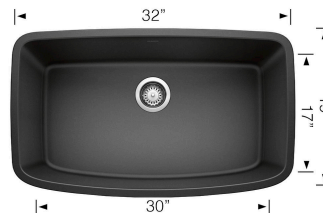

Sink Specifications

Color	SKU
Anthracite	441610
Cinder	441611
Café	441613
Biscuit	441774
Metallic Gray	441775
Truffle	441772
White	441773
Concrete Gray	442756
Coal Black	442942

VALEA SUPER SINGLE SILGRANIT

Design and Planning Tips

- Min cabinet size: 36 in
- Bowl depth: 9,5 in (240.0 mm)

What is included:

Installation instructions

Cut-out template

Limited Lifetime Warranty

Undermount installation only

Minimum cabinet size: 36"

Cut-out Dimensions:

Cut-out Length: 30.25"

Cut-out Width: 17.25"

Cut-out Below Counter Depth: 10.29"

Sink Bowl Dimensions:

Sink Bowl Length (left-to-right): 30"

Sink Bowl Width (front-to-back): 17"

Sink Bowl Depth: 9.5"