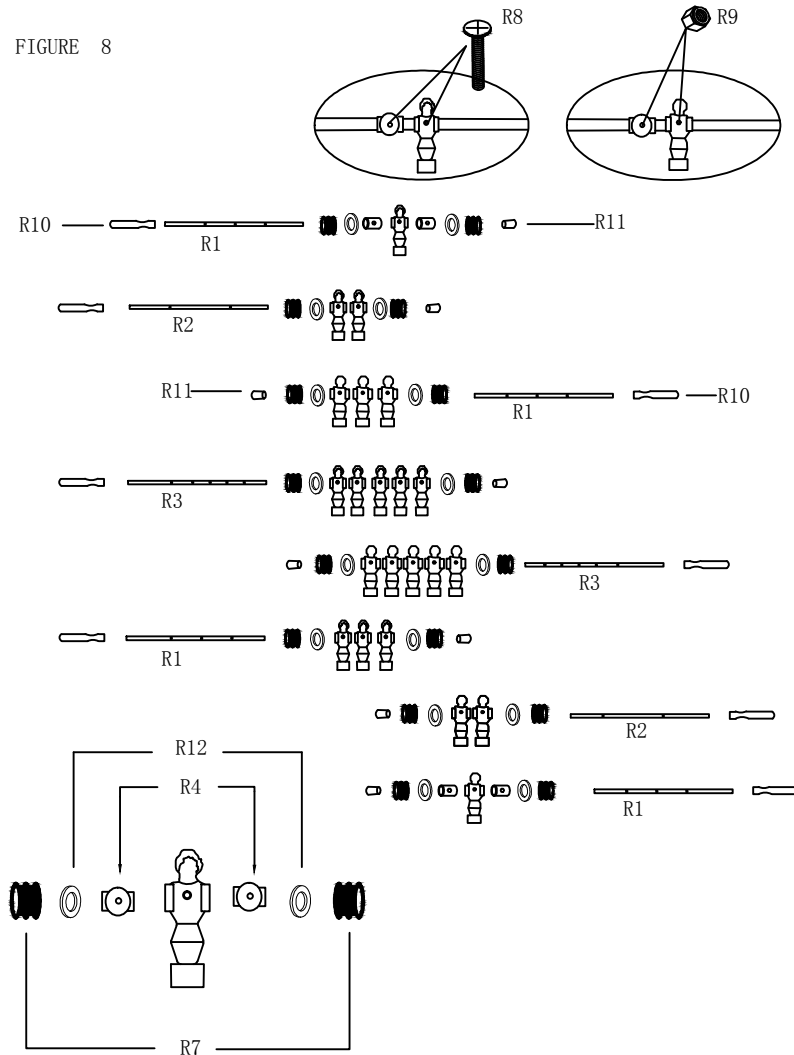

ASSEMBLY INSTRUCTIONS

SOCCER TABLE ASSEMBLY

WARNING: TWO ADULTS NEEDED TO ASSEMBLE SOCCER TABLE

FIGURE 8

PARTS IDENTIFIER

ASSEMBLY PARTS

DESCRIPTION		QTY, REQUIRED (EXTRAPIECES MAY INCLUDED)
	P1	SIDE PANEL 2
	P2	END PANEL 2
	P3	PLAYING FIELD 1
	P4	PLAY FIELD SUPPORT BRACE 2
	P5	LEG 4
	P6	BALL ENTRY CUP 2
	P7	GOAL 2
	P8	BALL CATCHER 2
	P9	SLIDE SCOER 2