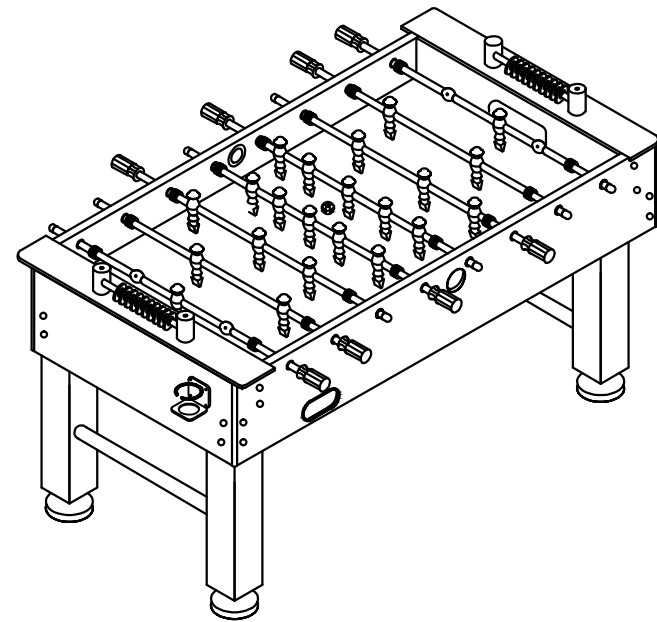

## 55" Foosball Table Assembly Instructions

Thank you for choosing Sunnydaze Decor. We stand behind our brand and the quality of the items we sell. Replacement parts or products can be requested within the 1-year warranty period. Proof of purchase must be provided. This includes the date of the purchase as well as photos of the product defect. Photos are used to determine the cause of the defect and to provide future quality control. The request will be reviewed, and replacement pieces will be sent at our discretion. For warranty information, visit <https://tiny.cc/SunnydazeWarranty>