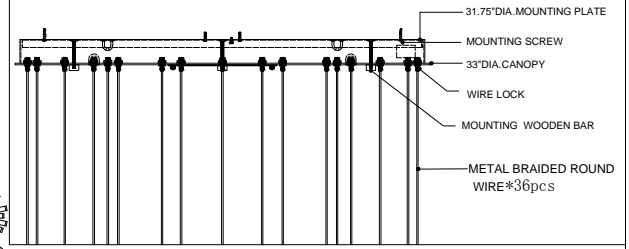

33"DIA*2.0"H.CANOPY
 31.75"DIA*0.75"H.MOUNTING PLATE COVER
 6.0"DIA*7.0"H.SHADE

TOP VIEW

CANOPY DETAIL

FRONT VIEW