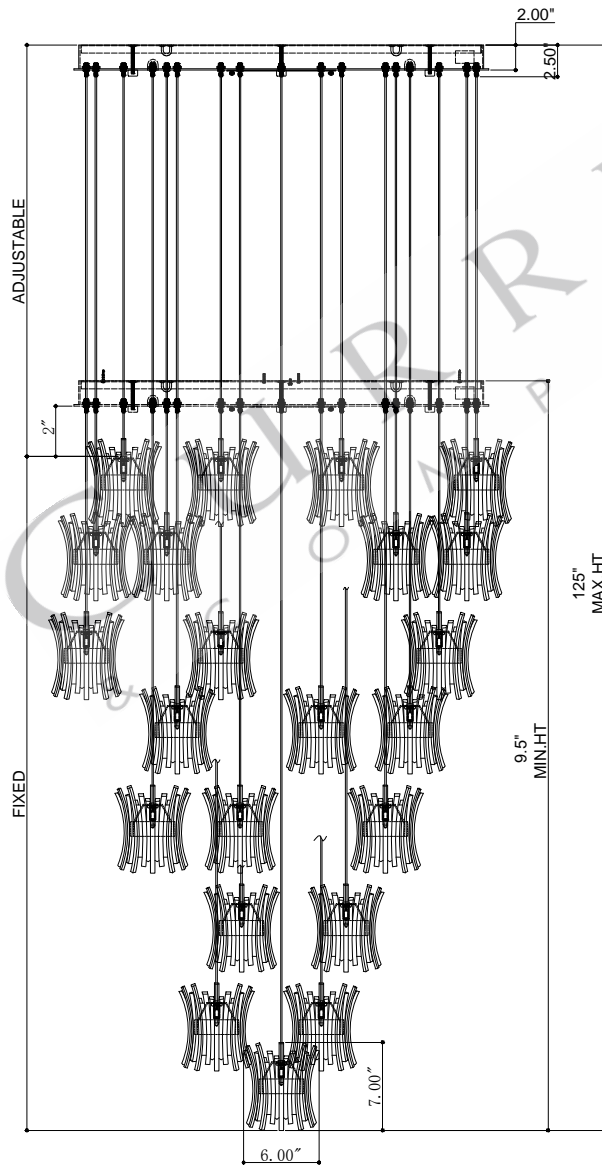

33"DIA*2.0"H.CANOPY
 31.75"DIA*0.75"H.MOUNTING PLATE COVER
 6.0"DIA*7.0"H.SHADE

TOP VIEW

CANOPY DETAIL

FRONT VIEW