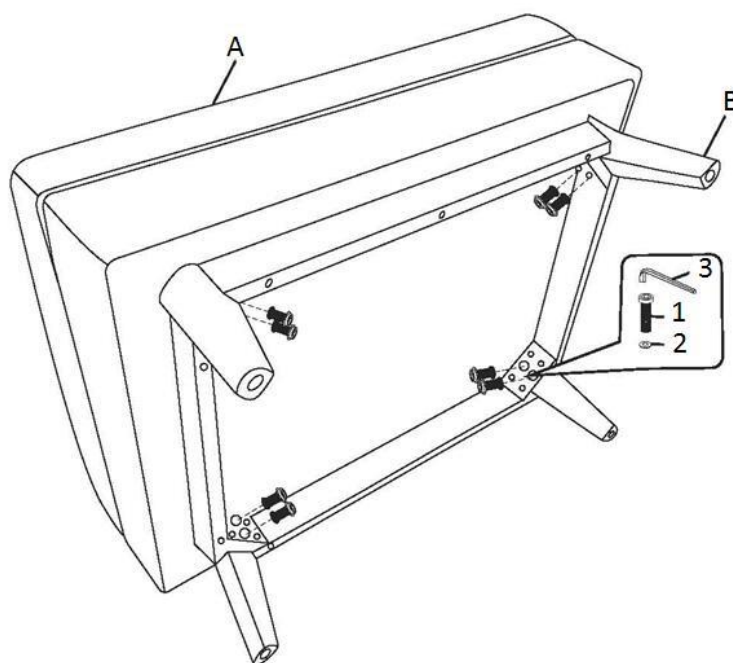

Step 1

1. Place Ottoman (A) upside down on a flat, smooth surface.
2. Attach Feet (B) using Allen Key Screws (1) and Washers (2).
3. Use Allen Key (3) to tighten.