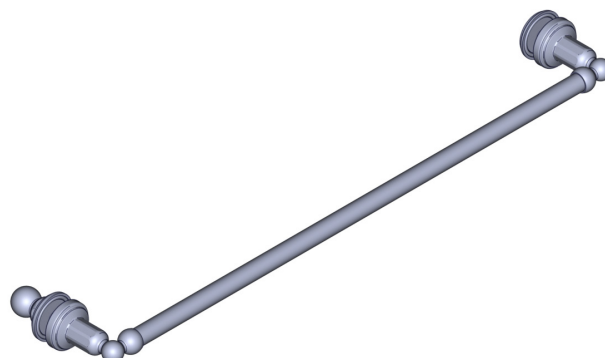

DESCRIPTION

- Tout le matériel de montage inclus
- Construction en laiton
- À utiliser avec des portes vitrées
- Peut être coupé à la longueur désirée

GARANTIE

- La plupart des produits ou pièces comprend des «garanties limitées» contre les défauts de fabrication. Pour les clients des États-Unis : veuillez consulter houseofrohl.com/support; Pour les clients du Canada : veuillez consulter houseofrohl.ca/support pour connaître les conditions complètes de la garantie des produits et finis.

SPÉCIFICATIONS

Poignée de porte de douche de 24"

MODÈLES: U.6913