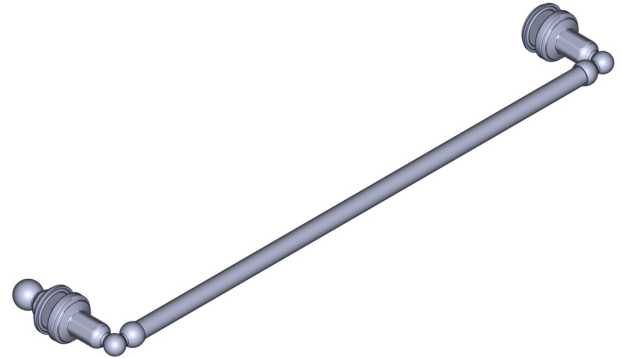

DESCRIPTION

- All mounting hardware included
- Brass construction
- For use with glass doors
- Can be cut to desired length

WARRANTY

- Most products or parts carry "Limited Warranties" against manufacturing defects. For US customers please visit houseofrohl.com/support and for Canadian customers please visit houseofrohl.ca/support for complete product and finish warranty.

SPECIFICATIONS

24" Shower Door Pull Handle

MODELS: U.6913

For warranty or additional information, contact:

U.S.A.
houseofrohl.com/support
1-800-777-9762

QUEBEC / MARITIMES / WESTERN CANADA
QUÉBEC / MARITIMES / OUEST CANADIEN
QUEBEC / MARITIMOS / CANADA OCCIDENTAL
houseofrohl.ca/support
1-866-473-8442