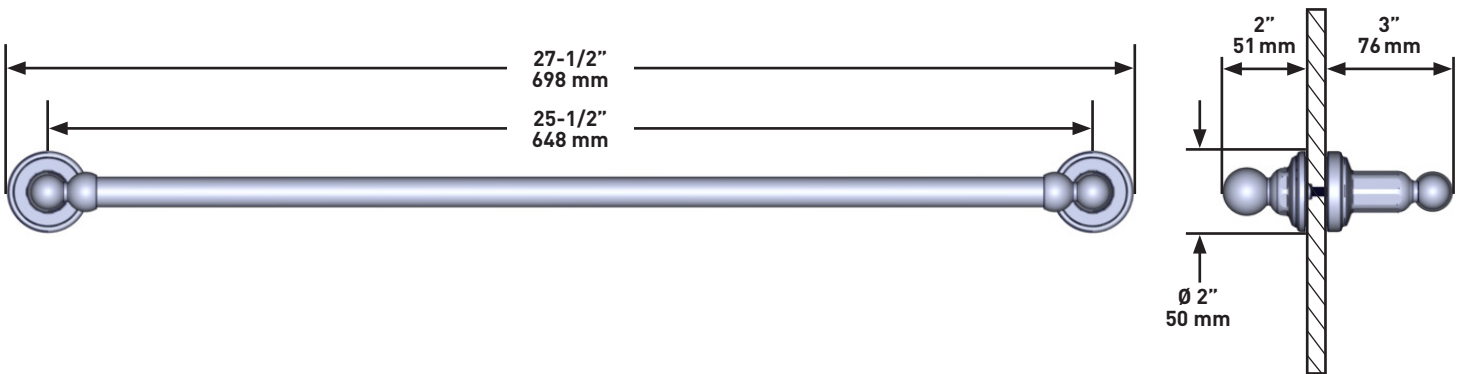

DESCRIPTION

- All mounting hardware included
- Brass construction
- For use with glass doors
- Can be cut to desired length

WARRANTY

- Most products or parts carry "Limited Warranties" against manufacturing defects. For US customers please visit houseofrohl.com/support and for Canadian customers please visit houseofrohl.ca/support for complete product and finish warranty.

SPECIFICATIONS

24" Shower Door Pull Handle

MODELS: U.6913

For warranty or additional information, contact:

U.S.A.
houseofrohl.com/support
1-800-777-9762

QUEBEC / MARITIMES / WESTERN CANADA
QUÉBEC / MARITIMES / OUEST CANADIEN
QUEBEC / MARITIMOS / CANADA OCCIDENTAL
houseofrohl.ca/support
1-866-473-8442

ONTARIO
houseofrohl.ca/support
1-800-287-5354

DESCRIPTION

- Tout le matériel de montage inclus
- Construction en laiton
- À utiliser avec des portes vitrées
- Peut être coupé à la longueur désirée

GARANTIE