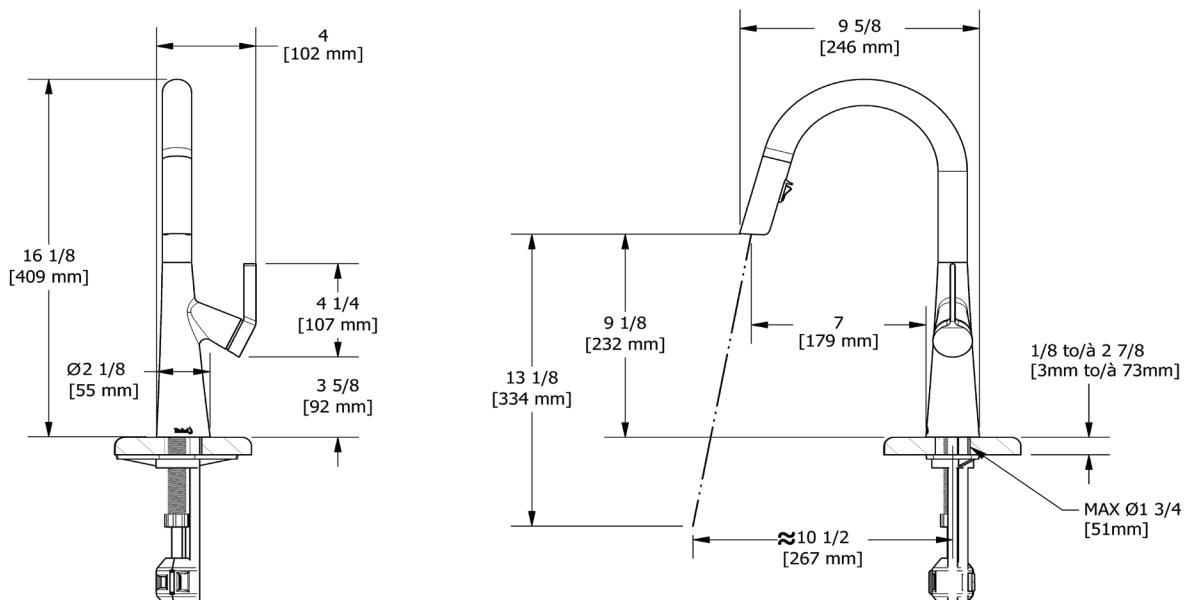

For warranty or additional information, contact:

U.S.A.
houseofrohl.com/support
1-800-777-9762

QUEBEC / MARITIMES / WESTERN CANADA
QUÉBEC / MARITIMES / OUEST CANADIEN
QUEBEC / MARITIMOS / CANADA OCCIDENTAL
houseofrohl.ca/support
1-866-473-8442

ONTARIO
houseofrohl.ca/support
1-800-287-5354