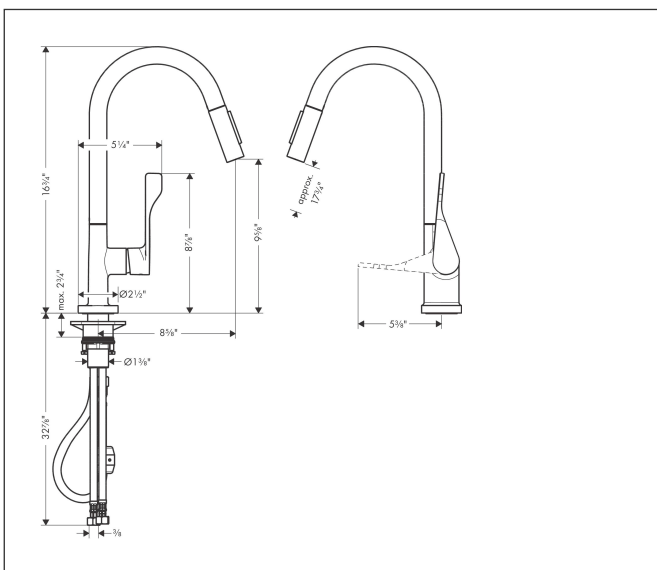

Brand AXOR
 Art. Name **AXOR Citterio** HighArc Kitchen Faucet 2-Spray Pull-Down, 1.75 GPM
 Art. Nr. 39835341
 Surface brushed black chrome
 Pos. 1

Product Picture

Features

- Projection: 220 mm
- Swivel range 360°
- Laminar spray, Needle spray
- Toggle spray diverter
- MagFit magnetic sprayhead docking
- Deck mounted
- Flow: 1.75 GPM (6.6 L/Min)
- Ceramic cartridge
- 3/8" connections
- Integrated double backflow prevention
- Extension length Up to 30" (50cm)

Drawing

Technology

Spray Types