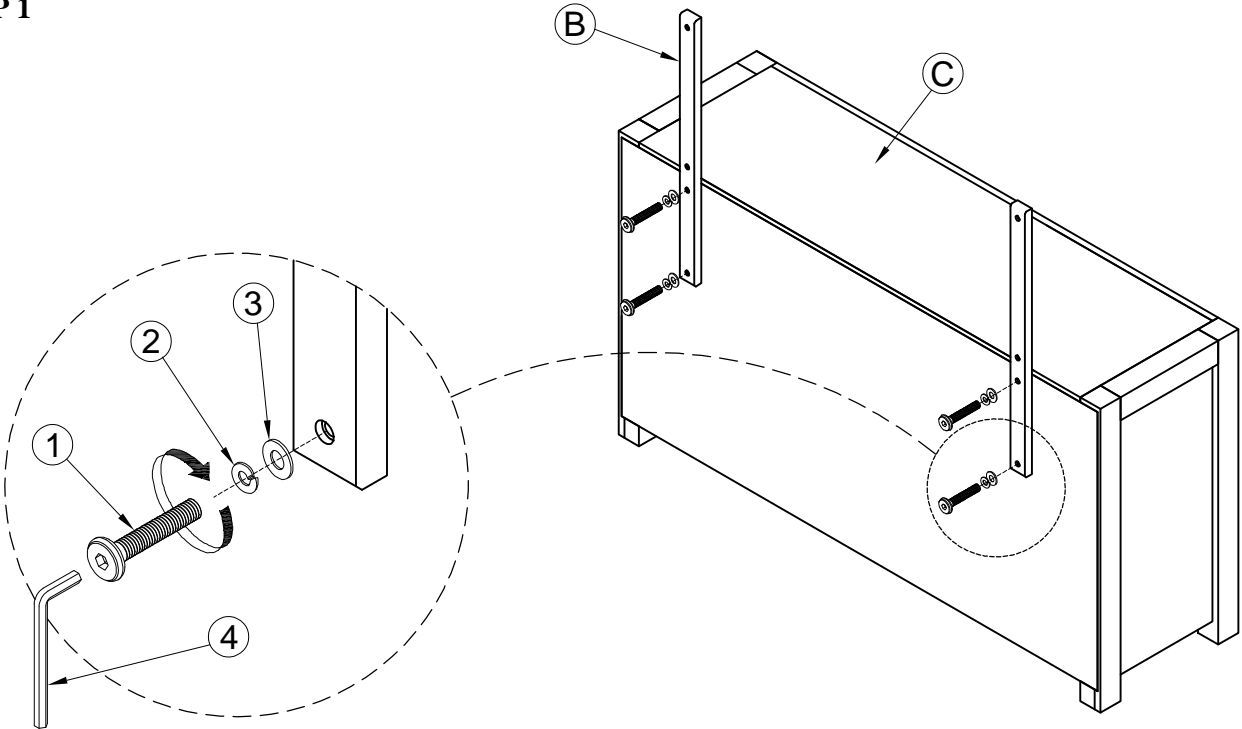

SAVANNA MIRROR ASSEMBLY INSTRUCTIONS

STEP 1