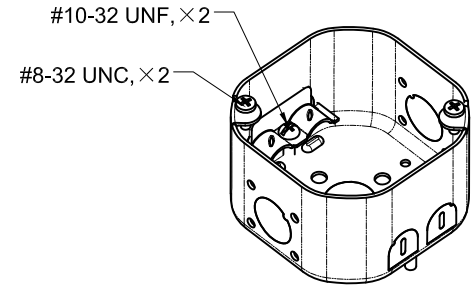

<b>SIDES</b>	<b>BOTTOM</b>
1/2"KNOCKOUTS	1/2"KNOCKOUTS
4KNOCKOUTS	
2 PCS 8-32×1/2 Screws Installed	
2 PCS 10-32×1 Screws Installed	
Material:Steel-0.0625"-G60 Galvanized	

<b>DESCRIPTION</b>
<b>TRADE REFERENCE TERMS</b>

This data sheet is for reference only.GARVIN INDUSTRIES reserves the right to make changes to the design without prior notice.

<b>STANDARD PACKING</b>	<b>GARVIN INDUSTRIES</b>		
	4"OCTAGON BOXES 2-1/8"DEEP		
25 PCS	<b>TITLE</b>	54171-R	
	<b>SIZE</b>	<b>DWG NO.</b>	<b>REV</b>
	A4		
<b>DATA SHEET</b>			