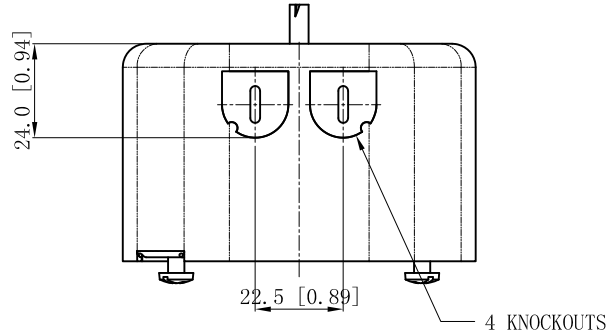

<b>SIDES</b>	<b>BOTTOM</b>
1/2"KNOCKOUTS	1/2"KNOCKOUTS
4KNOCKOUTS	
2 PCS 8-32×1/2 Screws Installed	
2 PCS 10-32×1 Screws Installed	
Material:Steel-0.0625"-G60 Galvanized	

<b>DESCRIPTION</b>
<b>TRADE REFERENCE TERMS</b>

This data sheet is for reference only.GARVIN INDUSTRIES reserves the right to make changes to the design without prior notice.

<b>STANDARD PACKING</b>	<b>GARVIN INDUSTRIES</b>		
	4"OCTAGON BOXES 2-1/8"DEEP		
25 PCS	<b>TITLE</b>	54171-R	
	<b>SIZE</b>	<b>DWG NO.</b>	<b>REV</b>
	A4		
<b>DATA SHEET</b>			