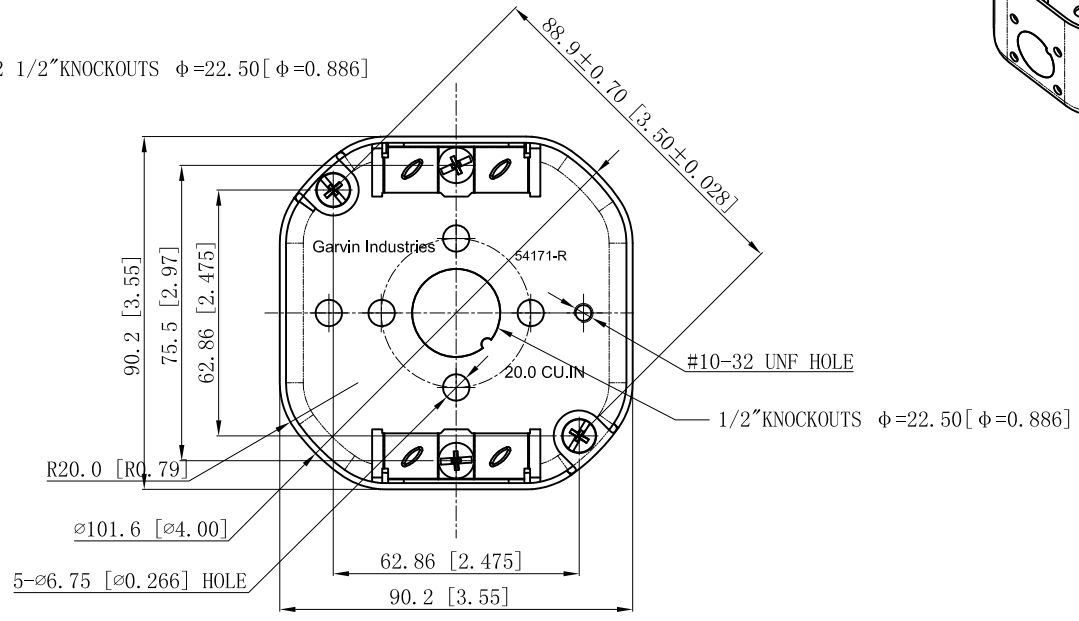

<b>SIDES</b>	<b>BOTTOM</b>
1/2"KNOCKOUTS	1/2"KNOCKOUTS
4KNOCKOUTS	
2 PCS 8-32×1/2 Screws Installed	
2 PCS 10-32×1 Screws Installed	
Material:Steel-0.0625"-G60 Galvanized	

<b>DESCRIPTION</b>
<b>TRADE REFERENCE TERMS</b>

This data sheet is for reference only.GARVIN INDUSTRIES reserves the right to make changes to the design without prior notice.

<b>STANDARD PACKING</b>	<b>GARVIN INDUSTRIES</b>		
	4"OCTAGON BOXES 2-1/8"DEEP		
25 PCS	<b>TITLE</b>	54171-R	
	<b>SIZE</b>	<b>DWG NO.</b>	<b>REV</b>
	A4		
<b>DATA SHEET</b>			