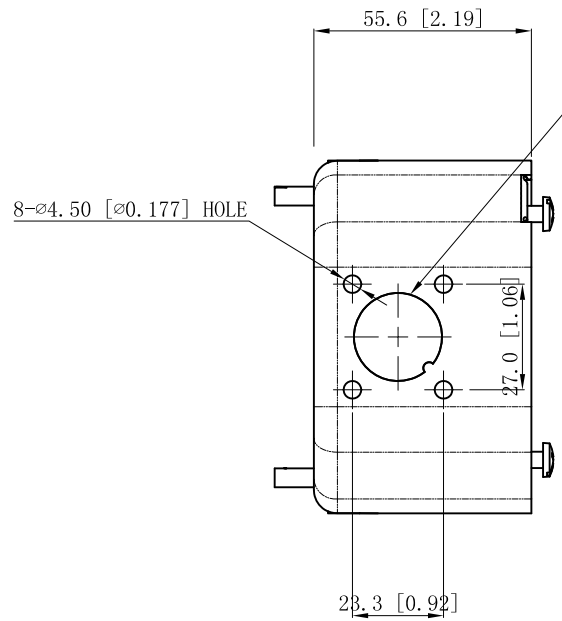

<b>SIDES</b>	<b>BOTTOM</b>
1/2"KNOCKOUTS	1/2"KNOCKOUTS
4KNOCKOUTS	
2 PCS 8-32×1/2 Screws Installed	
2 PCS 10-32×1 Screws Installed	
Material:Steel-0.0625"-G60 Galvanized	

<b>DESCRIPTION</b>
<b>TRADE REFERENCE TERMS</b>

This data sheet is for reference only.GARVIN INDUSTRIES reserves the right to make changes to the design without prior notice.

<b>STANDARD PACKING</b>	<b>GARVIN INDUSTRIES</b>		
	4"OCTAGON BOXES 2-1/8"DEEP		
25 PCS	<b>TITLE</b>	54171-R	
	<b>SIZE</b>	<b>DWG NO.</b>	<b>REV</b>
	A4		
<b>DATA SHEET</b>			