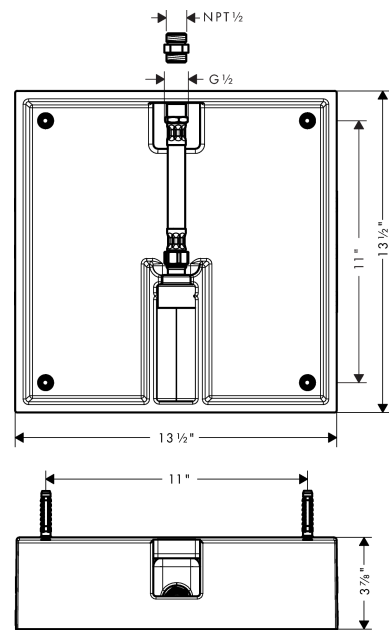

Raindance E
Rough, Showerhead 400 Square 1-Jet
 Finishes : n.a. Part no. : 26254181

Description

Features
 · 1/2" NPT

Item details

List Price \$ 114.00

Compliance

Product image

Scale drawing

Raindance E
Rough, Showerhead 400 Square 1-Jet
 Finishes : n.a. Part no. : 26254181

Exploded drawing

Year of production: >03/18

Raindance E
Rough, Showerhead 400 Square 1-Jet
 Finishes : n.a. Part no. : **26254181**

Spare parts list

Year of production: >03/18

Pos.	Description	Part no.	Price	PU
1	mounting kit	97722000	-	1
2	connection hose 600 mm G½ x G½	25928000	-	1