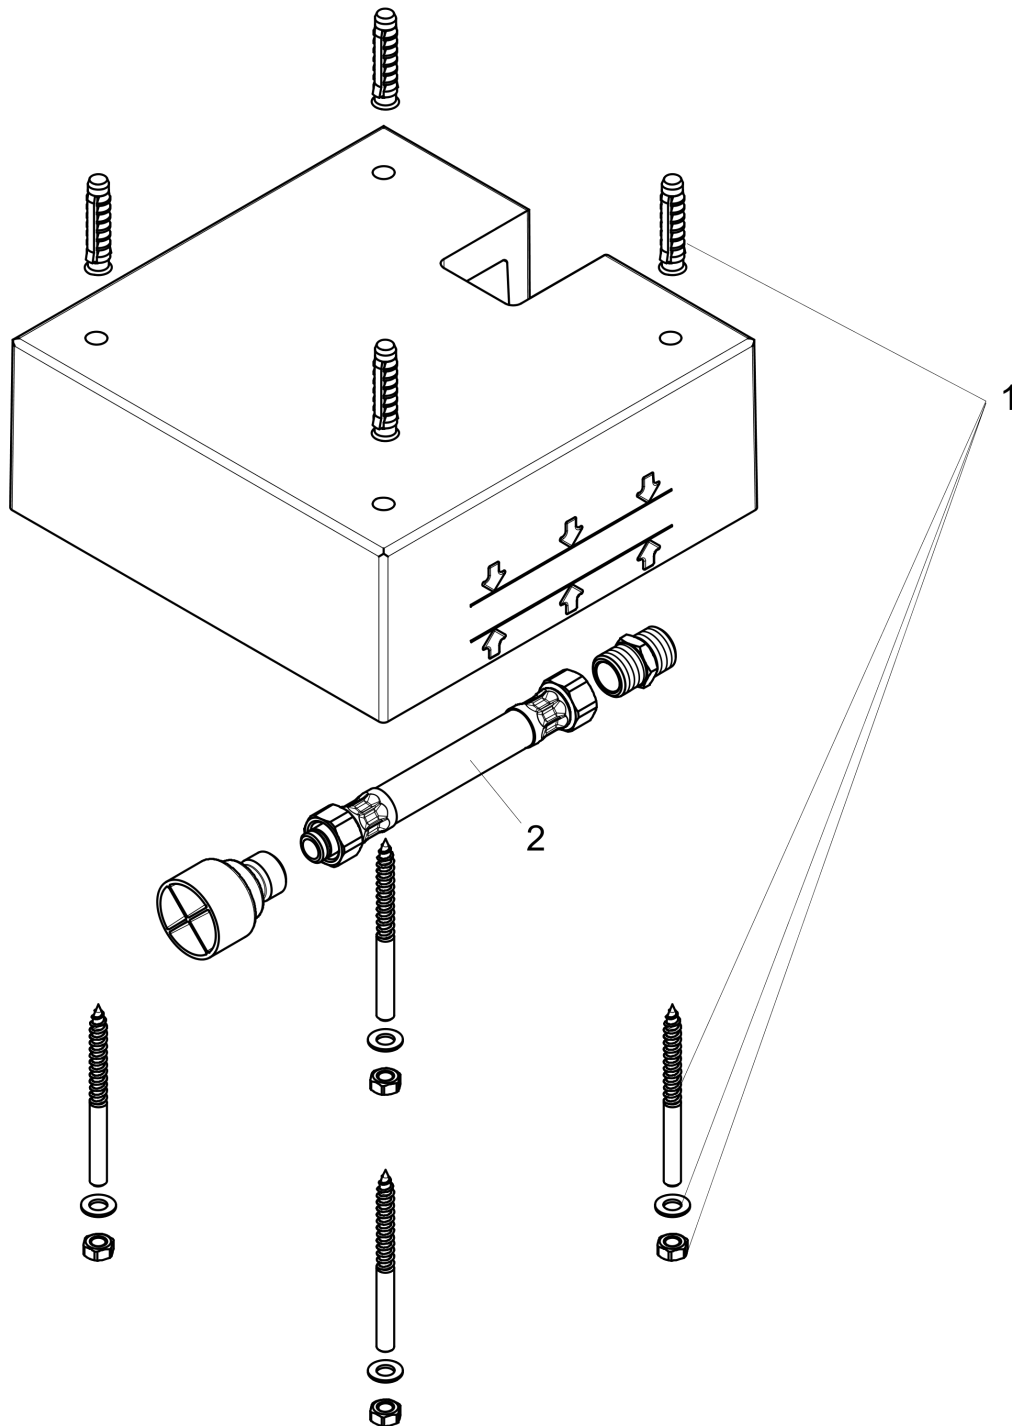

Raindance E
Rough, Showerhead 400 Square 1-Jet
 Finishes : n.a. Part no. : 26254181

Description

Features
 · 1/2" NPT

Item details

List Price \$ 114.00

Compliance

Product image

Scale drawing

Raindance E
Rough, Showerhead 400 Square 1-Jet
 Finishes : n.a. Part no. : 26254181

Exploded drawing

Year of production: >03/18

Raindance E
Rough, Showerhead 400 Square 1-Jet
 Finishes : n.a. Part no. : **26254181**

Spare parts list

Year of production: >03/18

Pos.	Description	Part no.	Price	PU
1	mounting kit	97722000	-	1
2	connection hose 600 mm G½ x G½	25928000	-	1