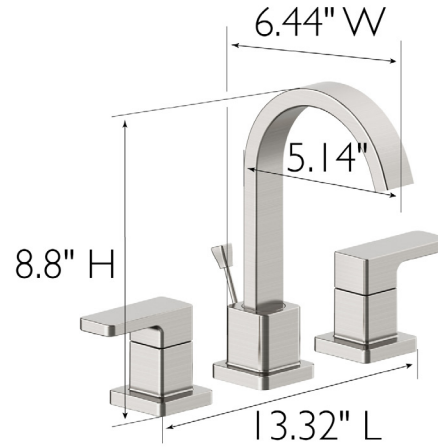

Karsen II Widespread Bathroom Faucet
Satin Nickel

SPECIFICATIONS

MATERIAL:	Zinc/Brass/Plastic	FLOW RATE:	1.2 GPM
HANDLE MATERIAL:	Zinc	LOW FLOW:	Yes
SPOUT MATERIAL:	Brass	HANDLES - CONFIGURATION:	Double Handle
CARTRIDGE MATERIAL:	Ceramic	HANDLE REACH:	N/A
WATERWAY MATERIAL:	Hybrid	SPRAYER INCLUDED:	N/A
DRAIN MATERIAL:	Brass	DIMENSIONS WITH DECK PLATE:	N/A
FAUCET TYPE:	Lav Widespread	WEIGHT WITH DECK PLATE:	N/A
MOUNTING TYPE:	Top Mount	DIMENSIONS W/O DECK PLATE:	13.32" L x 6.44" W x 8.8" H
MOUNTING HOLES:	N/A	WEIGHT W/O DECK PLATE:	4.72 lbs.
MAX DECK THICKNESS:	1.62"	PVD FINISH:	No
DECK PLATE - INCLUDED:	N/A		
SPOUT REACH:	5.14"		
SPOUT HEIGHT:	8.8"		