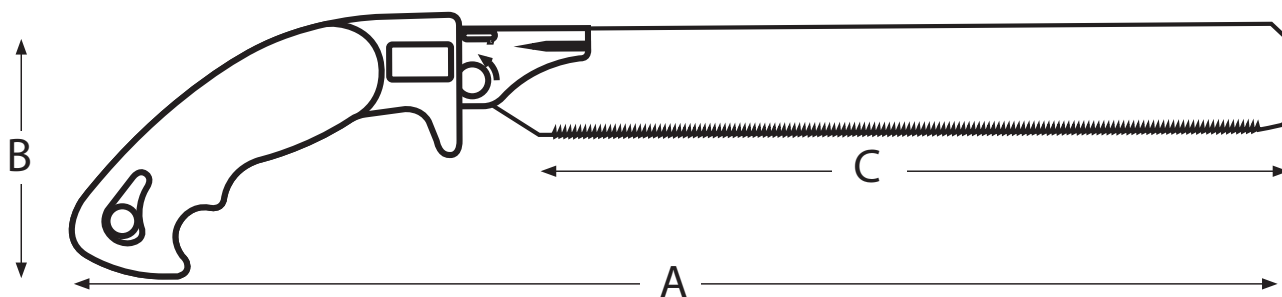

8" E-Z STROKE PIPE SAW

- For smooth, fast, accurate cutting of PVC, ABS, CPVC, PP, PE, Wood and other soft materials
- Blade design cuts on the pull-stroke for fast accurate cutting action
- Tri-edge ground teeth cuts through material like a knife (17 TPI)
- Flexible blade allows flush cutting without marring adjacent surface
- Ergonomically designed orange handle for comfort and superior control
- Replacement blade available to fit orange handle; replacing the blade is quick and simple

Part No.	Description	A	B	C
S49005	8" E-Z Stroke Pipe Saw	15"	3"	9"
S49006	8" Replacement Blade	-	-	9"