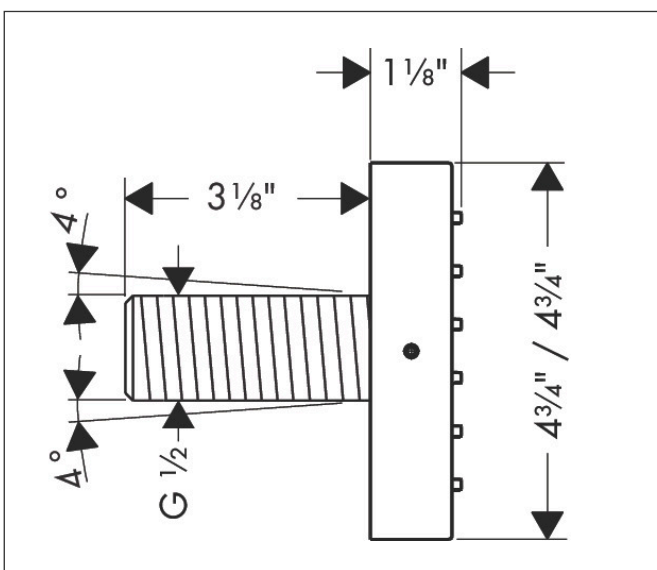

Brand	AXOR
Art. Name	AXOR ShowerSolutions Shower Module 5" x 5" Square
Art. Nr.	28491821
Surface	brushed nickel
Pos.	1

Product Picture

Features

- shower head size: 120 mm
- 3-position adjustable spray
- Flow: 2.5 GPM (9.5 L/Min)
- 1/2" NPT
- In a joined installation (10mm distance) the use of basic set no. 28486181 is recommended
- In a freely arranged installation, connection via a G 1/2 inner thread is possible
- Material: Metal

Drawing

Technology

Spray Types