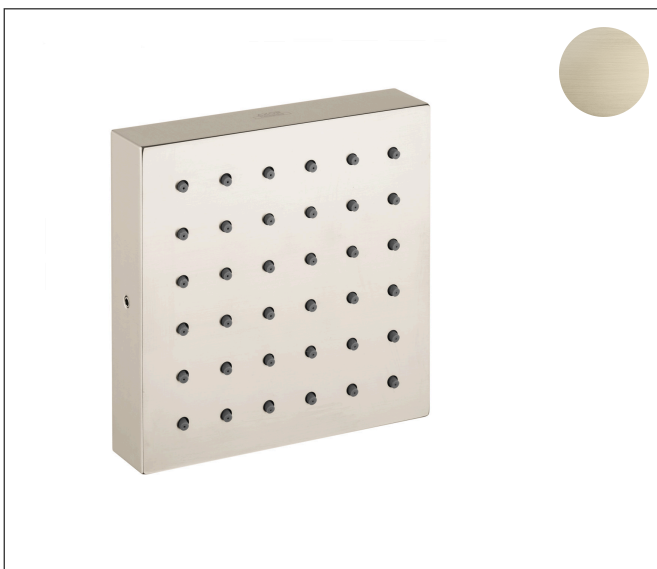

Brand	AXOR
Art. Name	AXOR ShowerSolutions Shower Module 5" x 5" Square
Art. Nr.	28491821
Surface	brushed nickel
Pos.	1

Product Picture

Features

- shower head size: 120 mm
- 3-position adjustable spray
- Flow: 2.5 GPM (9.5 L/Min)
- 1/2" NPT
- In a joined installation (10mm distance) the use of basic set no. 28486181 is recommended
- In a freely arranged installation, connection via a G 1/2 inner thread is possible
- Material: Metal

Drawing

Technology

Spray Types