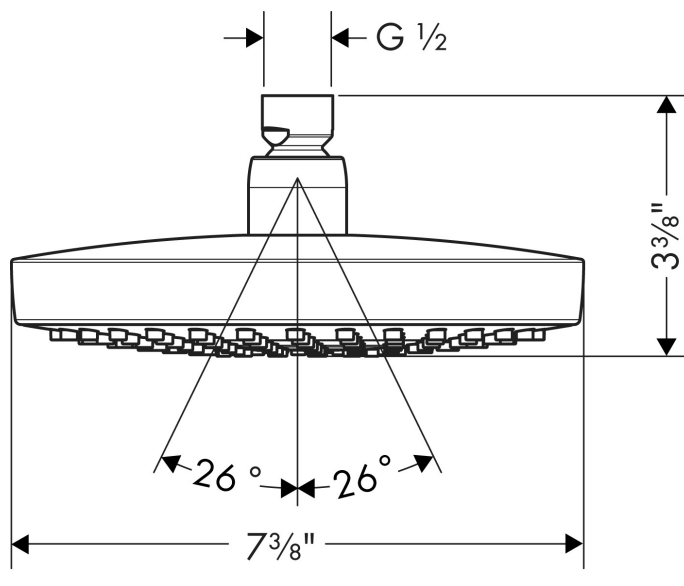

Brand hansgrohe  
Art. Name **Croma Select S** Showerhead 180 2-Jet, 2.5 GPM  
Art. Nr. 04825140  
Surface brushed bronze  
Pos. 1

## Drawing