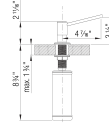

TORRE Soap Dispenser, SKU 400601

Brass Metal Finish

Product Features

- Solid brass construction
- Refillable from above the deck
- Suitable for liquid dish or hand soap
- 10 fl oz. (300 ml) capacity bottle