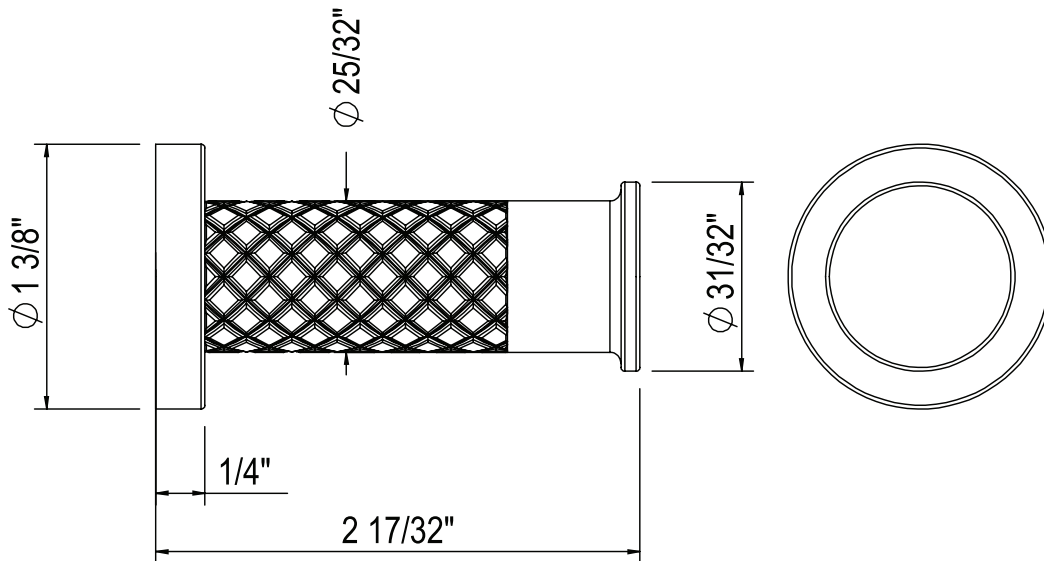

For warranty or additional information, contact:

U.S.A.
houseofrohl.com/support
1-800-777-9762

QUEBEC / MARITIMES / WESTERN CANADA
QUÉBEC / MARITIMES / OUEST CANADIEN
QUEBEC / MARITIMOS / CANADA OCCIDENTAL
houseofrohl.ca/support
1-866-473-8442

ONTARIO
houseofrohl.ca/support
1-800-287-5354