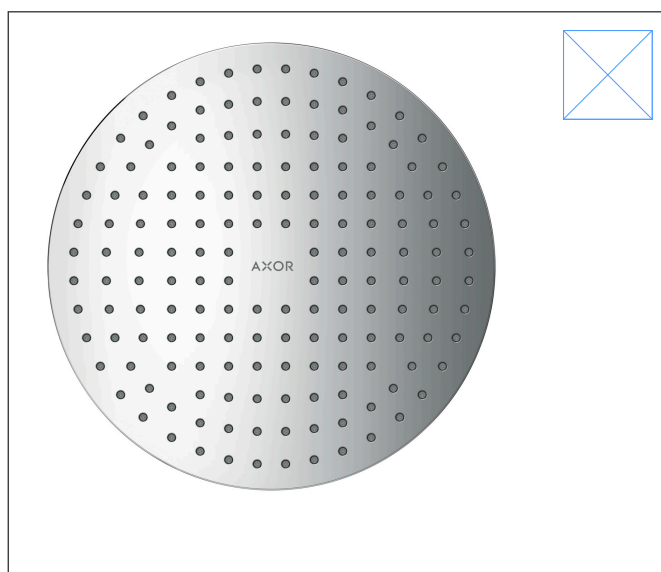

Brand AXOR
 Art. Name **AXOR ShowerSolutions** Showerhead 250 2-Jet, 1.75 GPM
 Art. Nr. 35366251
 Surface brushed gold optic
 Pos. 1

Product Picture

Drawing

Features

- Consists of: Showerhead, Green Diverter
- Shower head size: 250 mm
- Spray modes: PowderRain, Intense PowderRain
- Adjustment with shift on thermostat
- Dynamic spray nozzles move out while using
- Flow: 1.75 GPM (6.6 L/Min)
- Showerhead removable for cleaning
- ServiceCard with sieve can be removed without tools for cleaning purpose

Technology

Spray Types