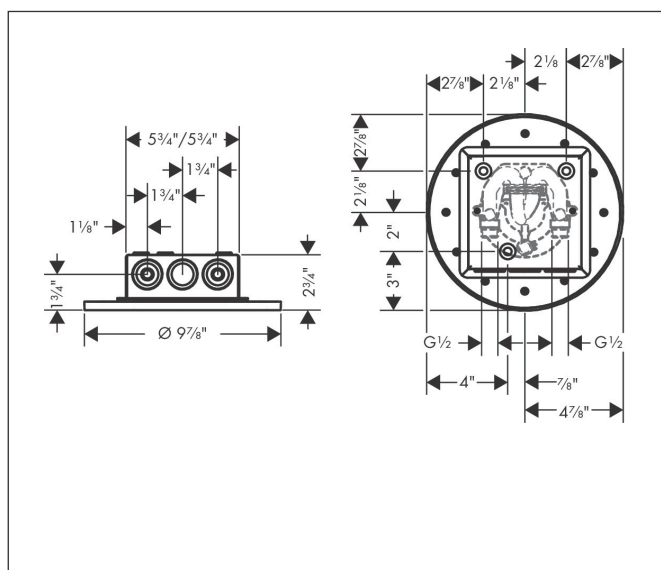

Brand AXOR
 Art. Name **AXOR ShowerSolutions** Showerhead 250 2-Jet, 1.75 GPM
 Art. Nr. 35366251
 Surface brushed gold optic
 Pos. 1

Product Picture

Drawing

Features

- Consists of: Showerhead, Green Diverter
- Shower head size: 250 mm
- Spray modes: PowderRain, Intense PowderRain
- Adjustment with shift on thermostat
- Dynamic spray nozzles move out while using
- Flow: 1.75 GPM (6.6 L/Min)
- Showerhead removable for cleaning
- ServiceCard with sieve can be removed without tools for cleaning purpose