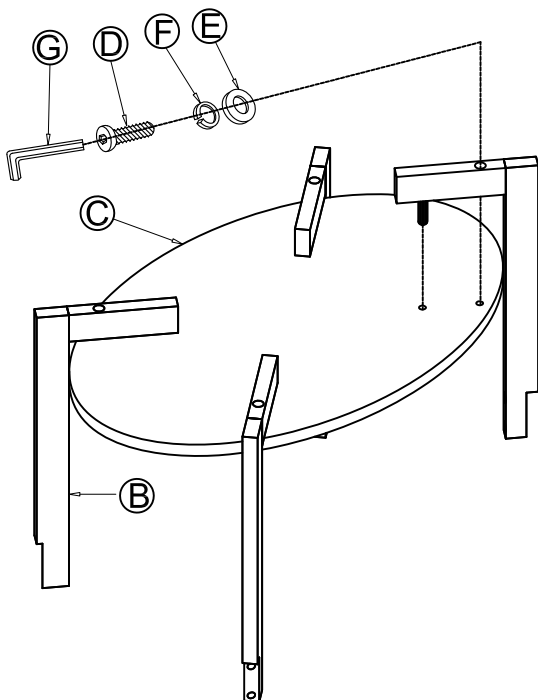

Thank you for purchasing Leick Furniture products.
Contact customer service for comments or concerns.

Sheboygan, WI

920-451-4060

info@leickfurnituresince1910.com

www.leickfurnituresince1910.com

Assembly Instructions, #10109 Oval Condo/Apartment Coffee Table

A: Top Assembly	
B: (4) Leg Frames	
C: Shelf	
D: (12) Bolts	
E: (12) Flat Washers	
F: (12) Lock Washers	
G: Allen Wrench	

Step 1

Place the shelf upside down. Fasten the legs and shelf with bolts. Do not tighten yet.

Step 2

Place the top upside down on a soft surface. Fasten the legs and top with bolts. Now tighten all bolts.