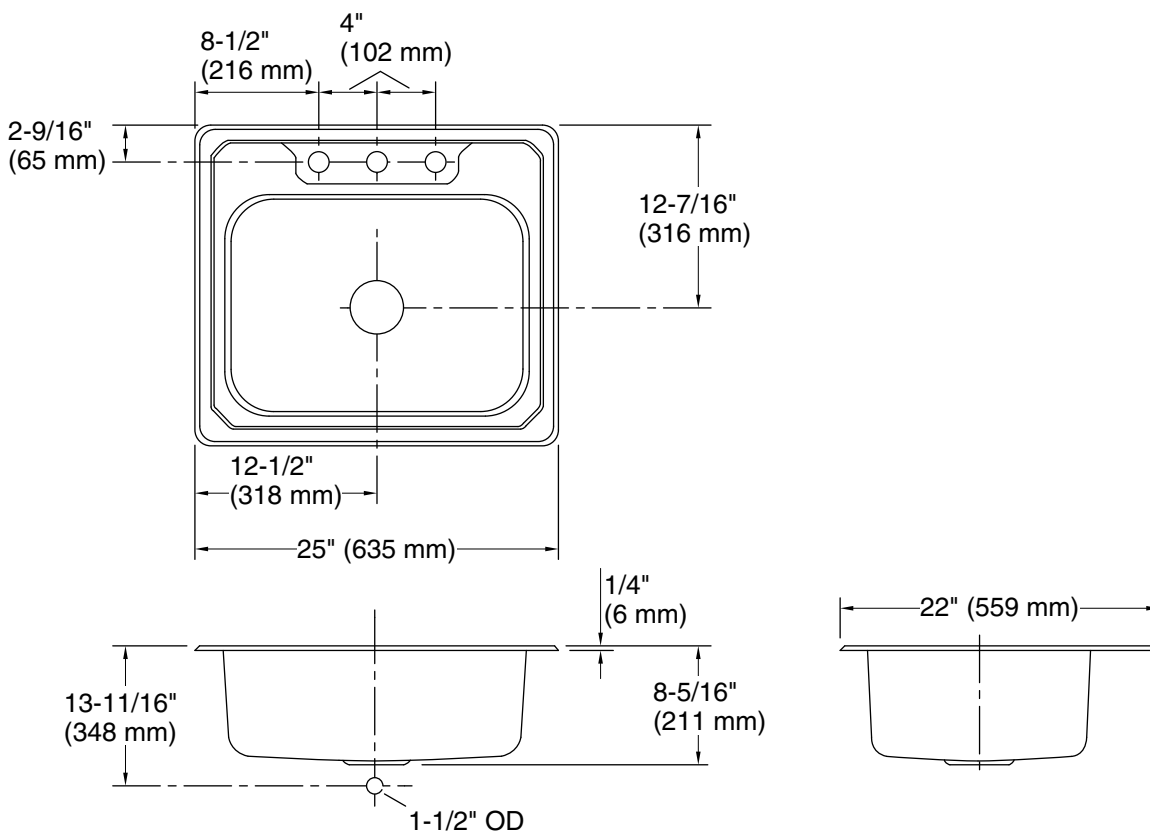

**Middleton®**  
25" top-mount single-bowl kitchen sink  
**14711-3**

**Features**

- Three faucet holes
- 8" (203 mm) depth
- 3-5/8" (92 mm) drain opening
- Satin finish

**Material**

- Premium 20-gauge stainless steel

### Technical Information

All product dimensions are nominal.

Basin configuration: Single Bowl

Cutout: Top-mount, 24-1/2" x 21-1/2" (622 mm x 546 mm) with 1/2" (13 mm) radius corners

Bowl area (Basin #1):  
Length: 21" (533 mm)  
Width: 15-1/4" (387 mm)  
Bowl depth: 8" (203 mm)  
Water depth: 8" (203 mm)

Number of deck holes: 3

Faucet hole(s): 1-7/16" (37 mm)

Drain hole: 3-5/8" (92 mm)