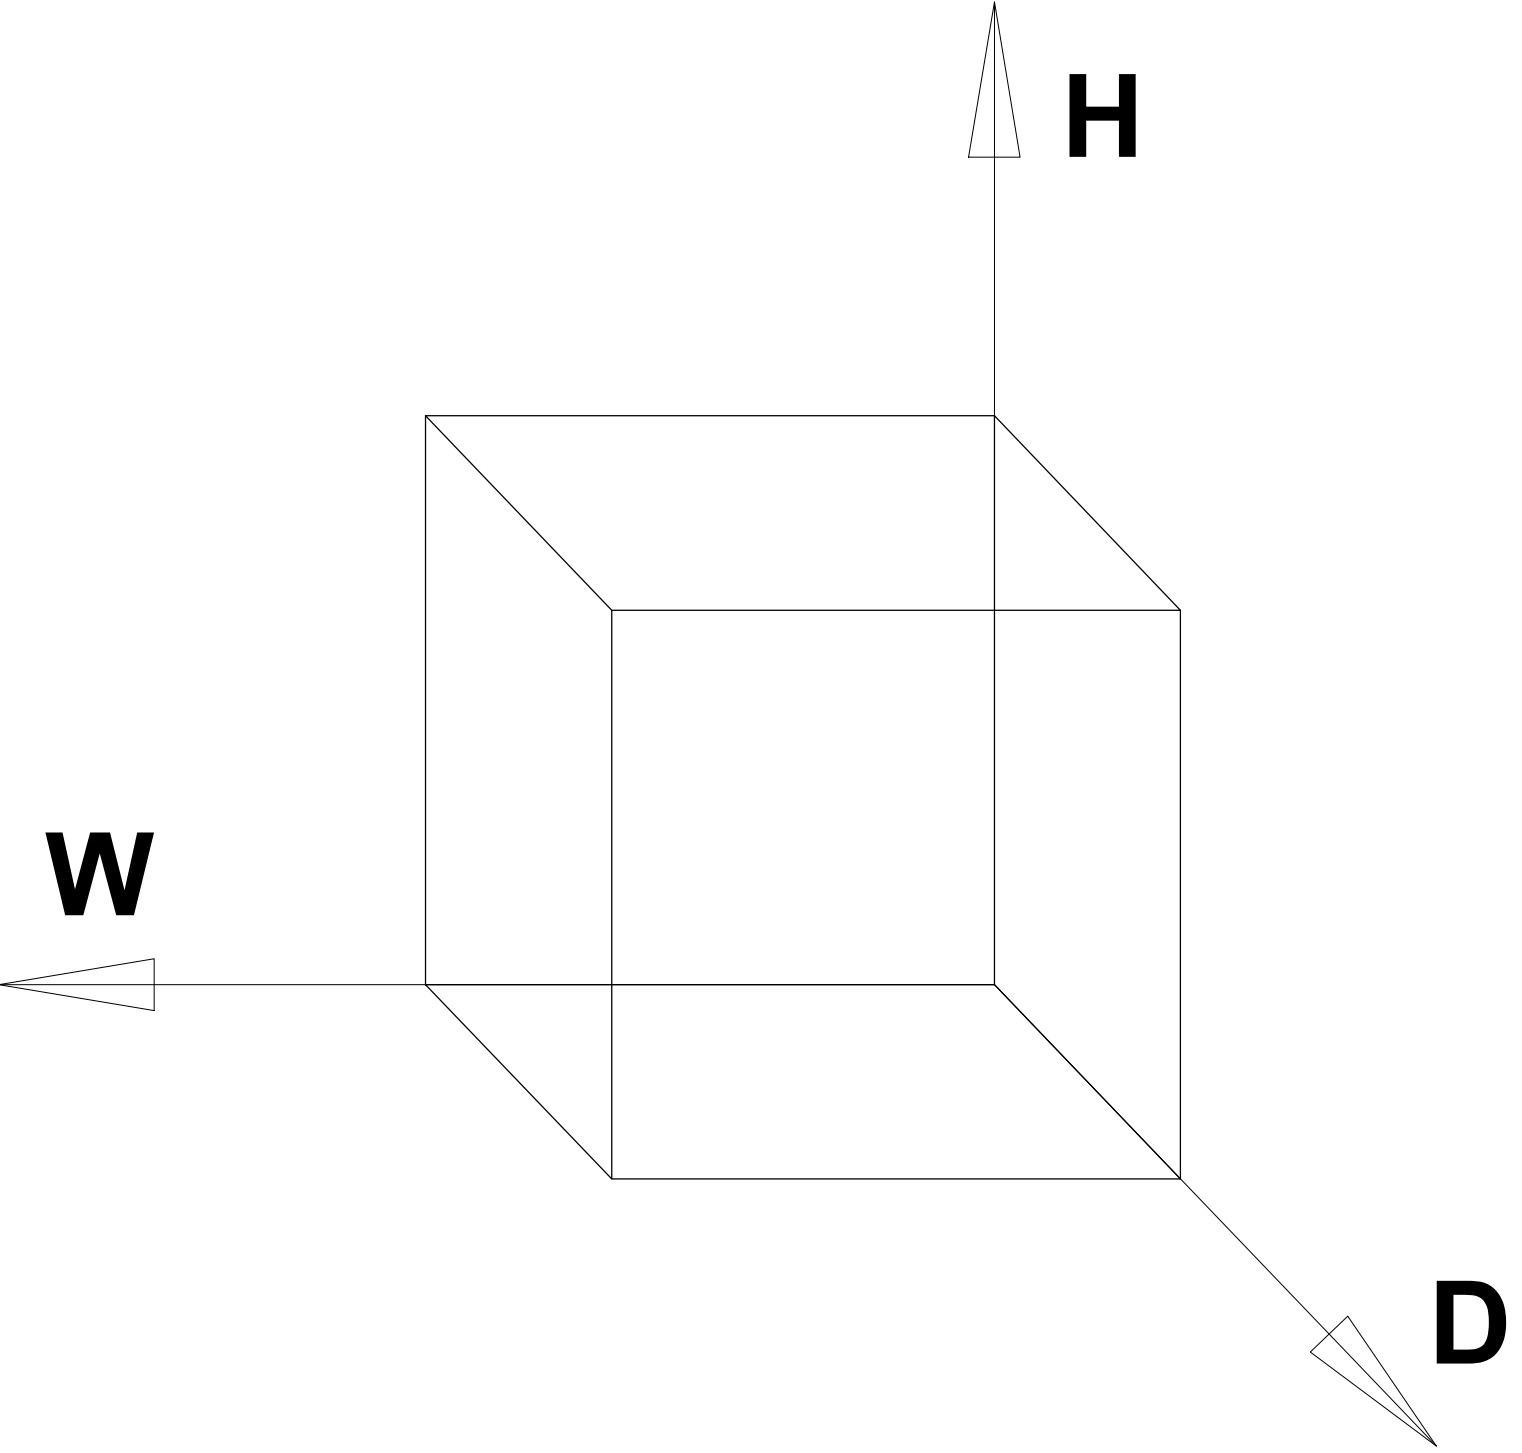

Zayn Coffee Table

Net Weight: 52 lbs / 23.56 Kgs