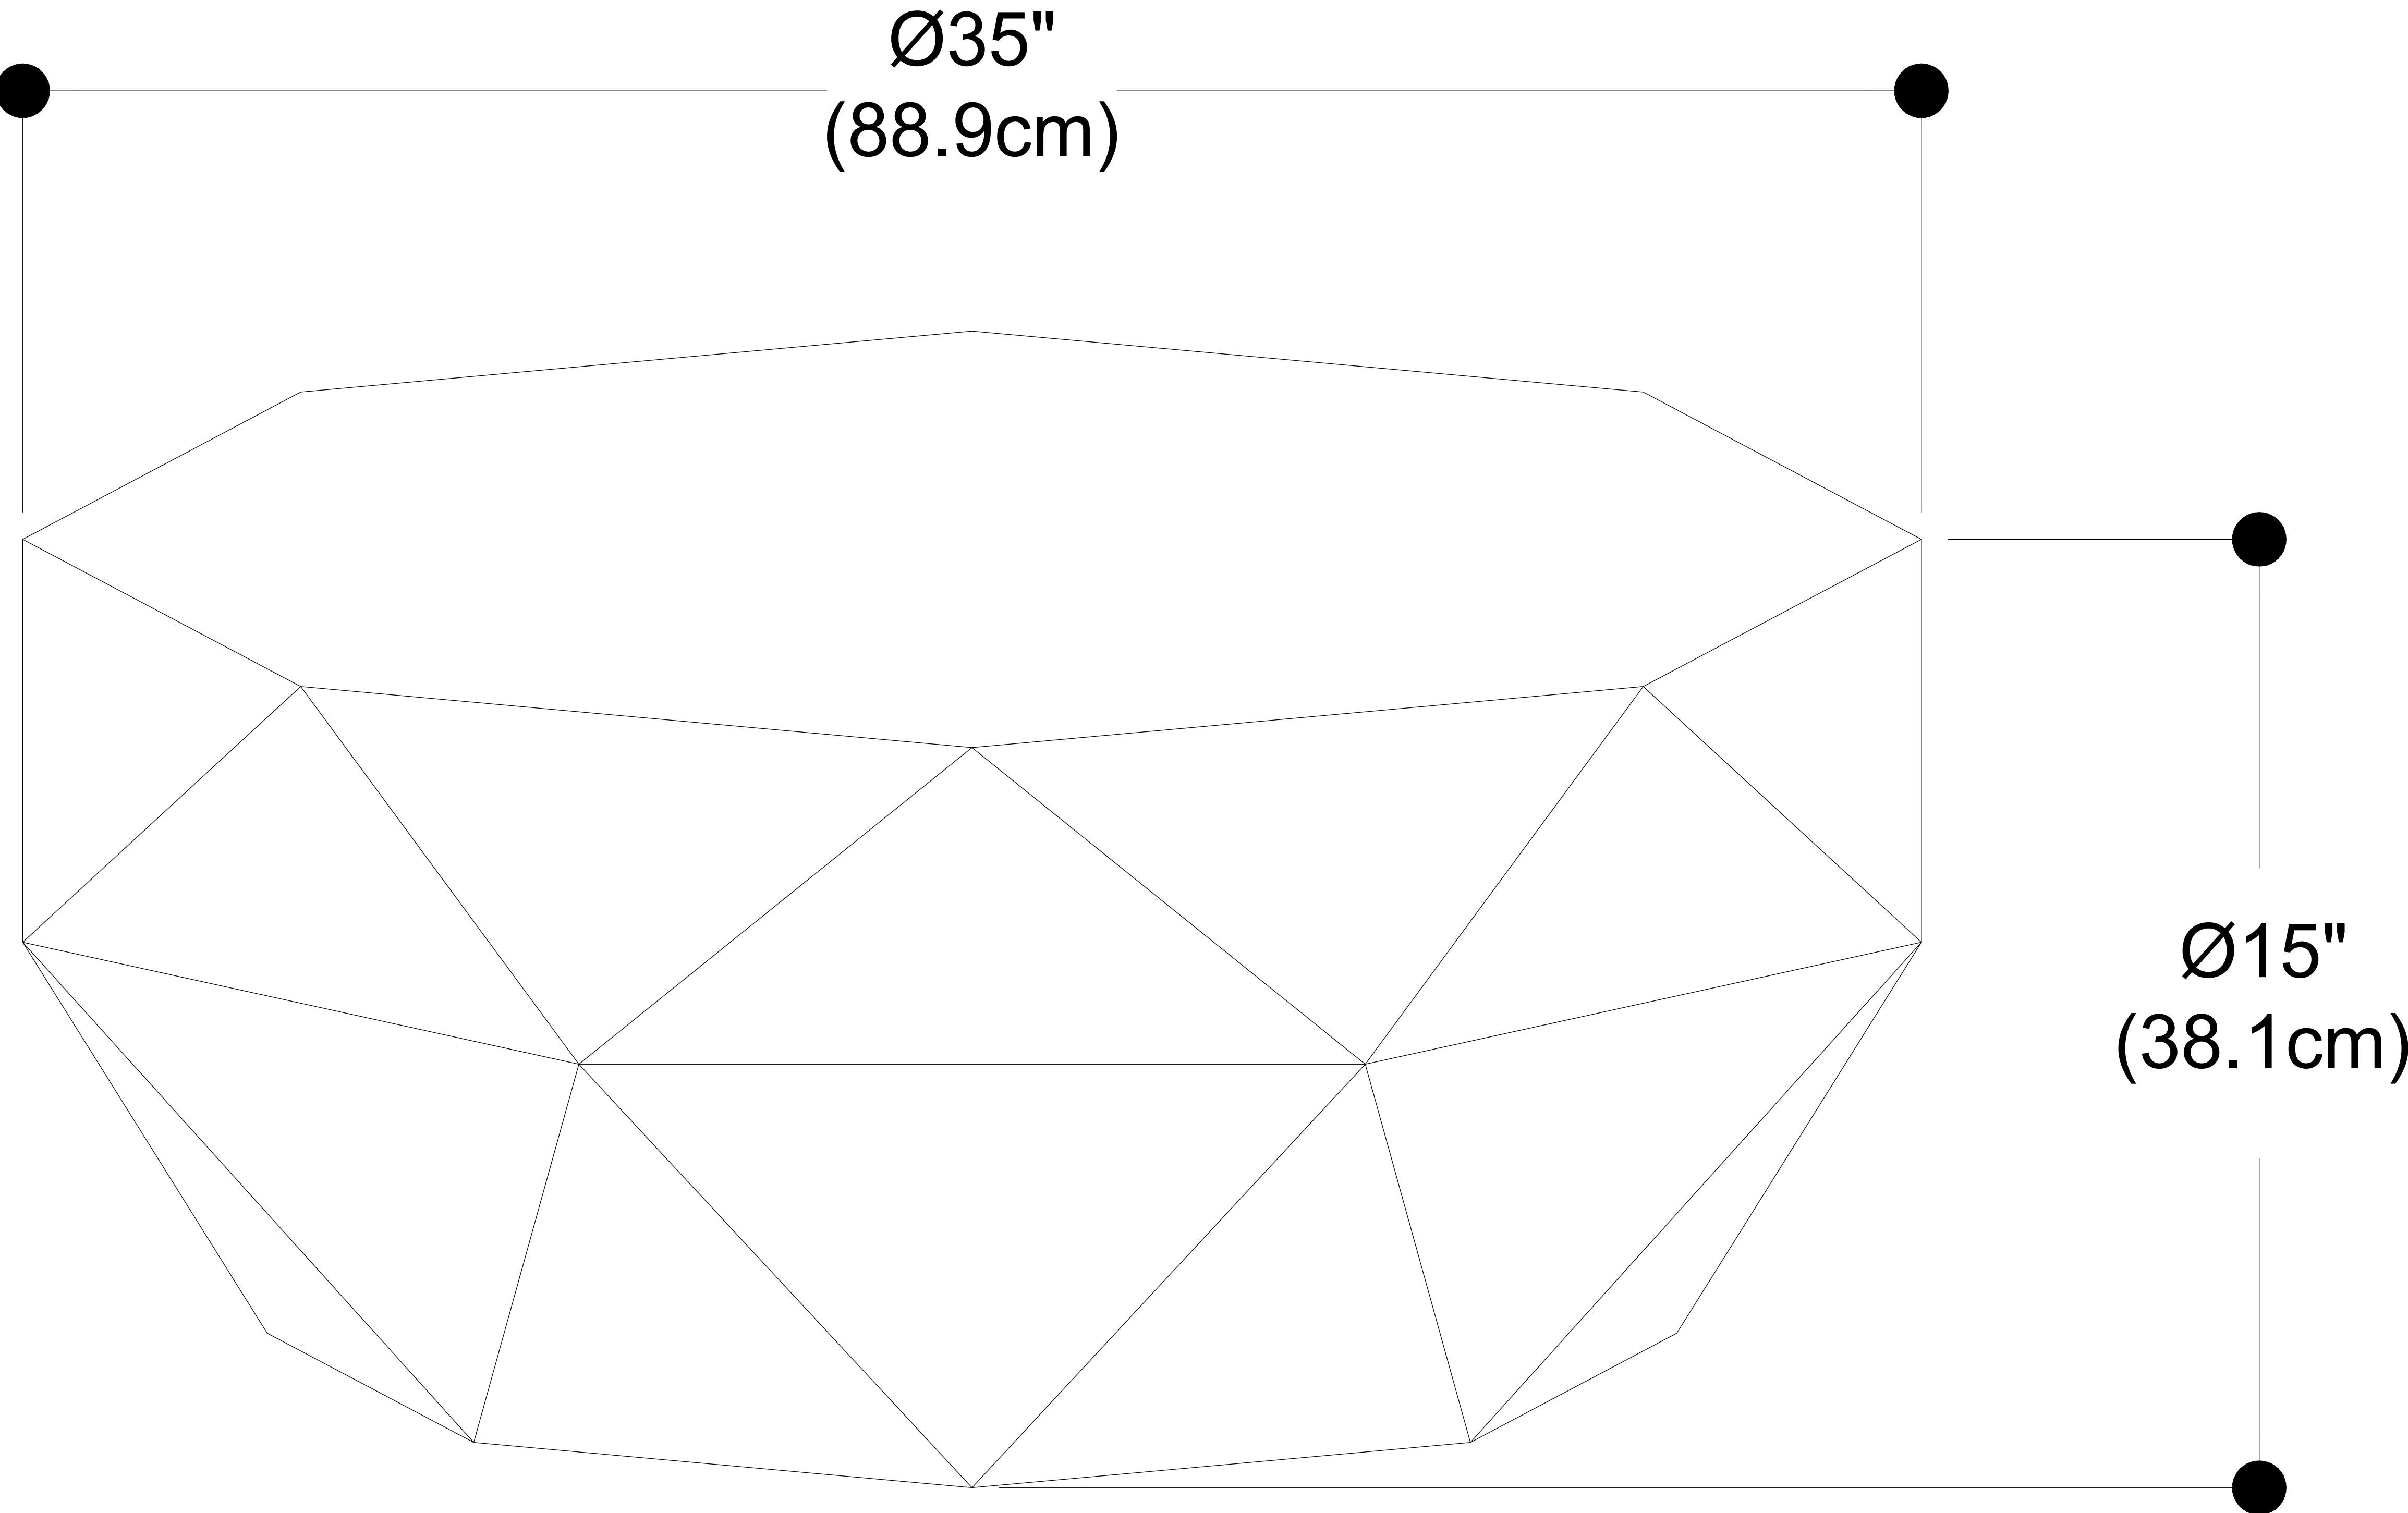

Zayn Coffee Table

Net Weight: 52 lbs / 23.56 Kgs