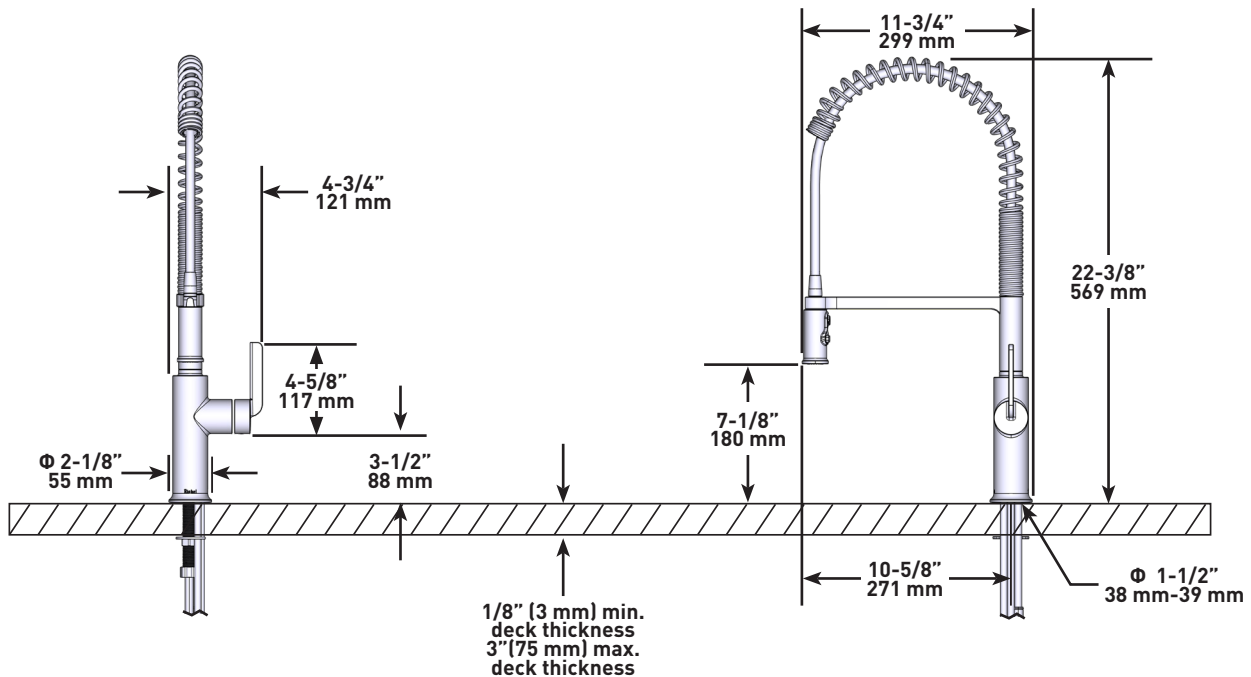

SPECIFICATIONS

DESCRIPTION

- Boost technology offers higher flow modes with the push of a button for faster fill and more powerful cleaning
- 3/8" speedway compression

FLOW

- 5.7 L/min, 1.5 gpm (US) 60psi

STANDARDS

- ASME A112.18.1 / CSA B125.1
- NSF 61/9 & 372: Q ≤ 1
- ADA

WARRANTY

- Most products or parts carry "Limited Warranties" against manufacturing defects. For US customers please visit houseofrohl.com/support and for Canadian customers please visit houseofrohl.ca/support for complete product and finish warranty.

AUTHENTICA

Pre-Rinse Pull-Down Kitchen Faucet

MODELS: AU221

For warranty or additional information, contact:

U.S.A.
houseofrohl.com/support
1-800-777-9762

QUEBEC / MARITIMES / WESTERN CANADA
QUÉBEC / MARITIMES / OUEST CANADIEN
QUEBEC / MARITIMOS / CANADA OCCIDENTAL
houseofrohl.ca/support
1-866-473-8442

ONTARIO
houseofrohl.ca/support
1-800-287-5354