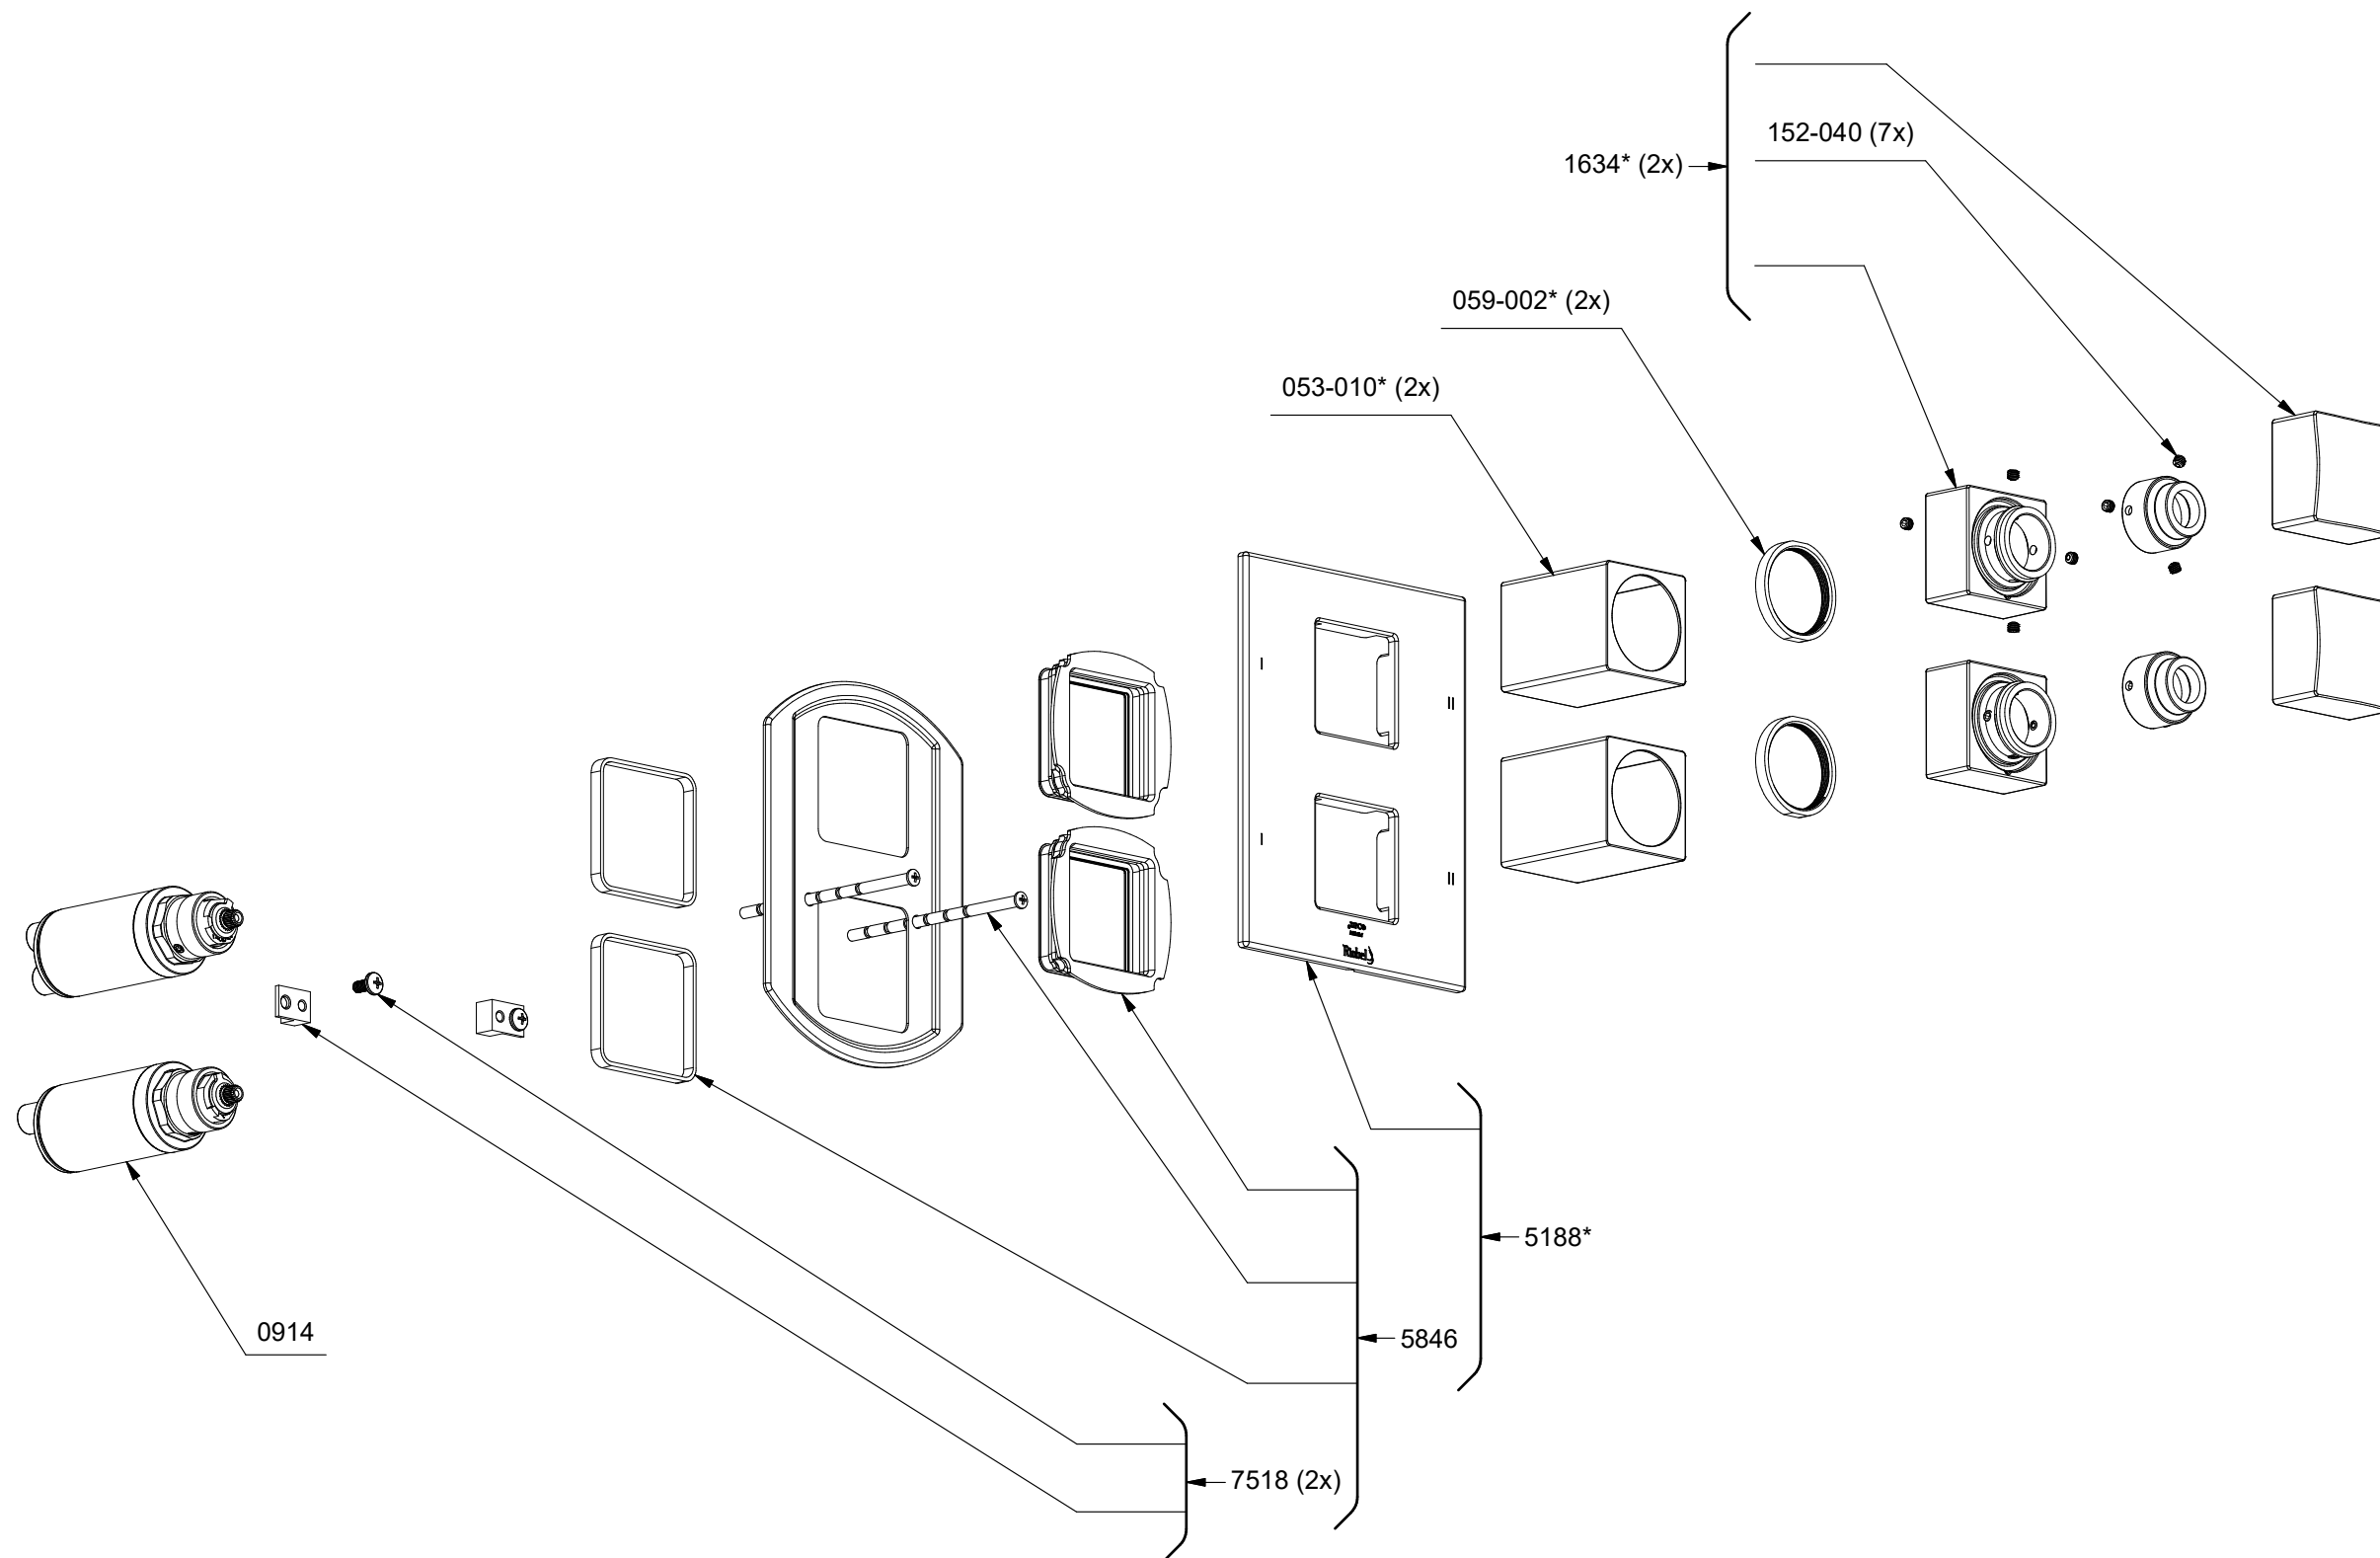

R46-EXP

Rev:00

2015-12-21

TRF88

Reflet

4-way no share Type T/P coaxial valve trim

*Les dimensions, les modèles et les finis présentés peuvent différer. / Sizes, models and finishes may differ from those presented.

*Finish determined by Suffix

Finish	Description
C	Chrome
BN	Brushed Nickel
BG	Brushed Gold
BC	Brushed Chrome

TOOL :

505-025 (Allen key 2.5mm)