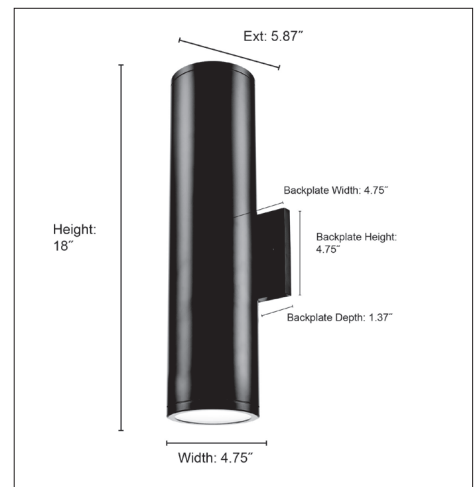

LED45002

VEGAS TWO LED LIGHT OUTDOOR WALL SCONCE

FINISH

PBK - Powder Coated Black

DIMENSIONS

Width	4.75"
Height	18"
Ext.	5.87"
Backplate Width	4.75"
Backplate Height	4.75"
Backplate Depth	1.37"
Weight	3.15 lbs

MATERIAL

Aluminum

GLASS

Frosted

LAMPING

Integrated LED
3000K
700 lumens
Two 12W
CRI 90

CERTIFICATION

ETL Listed   Wet Location

ITEM NUMBER

SKU   LED45002 PBK

LED45002 PBK

Millennium Lighting
105 Declaration Drive
McDonough, GA 30253
www.millenniumlighting.com