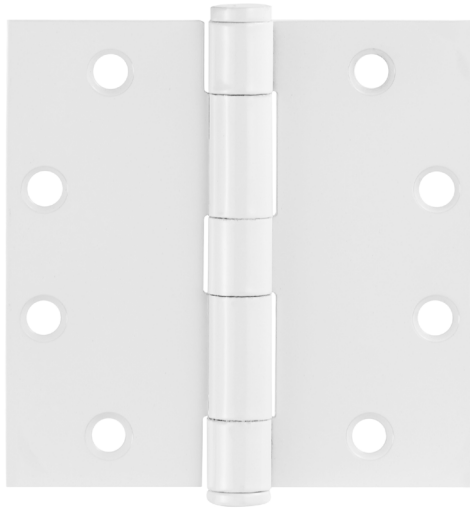

8-Hole 4.5" x 4.5", Square Corner Door Hinge 6-Pack
Painted White

SPECIFICATIONS

MATERIAL CONSTRUCTION:	Steel
MOUNTING HARDWARE INCLUDED:	#12 x 1 1/4" screws x 8
TOOLS NEEDED FOR INSTALLATION:	Screwdriver
ASSEMBLED DIMENSIONS:	4.5" H x 4.5" L x 0.13" W
ASSEMBLED WEIGHT:	6.62 lbs
CORNER RADIUS:	Square Corner
HINGE TYPE:	Butt Hinge