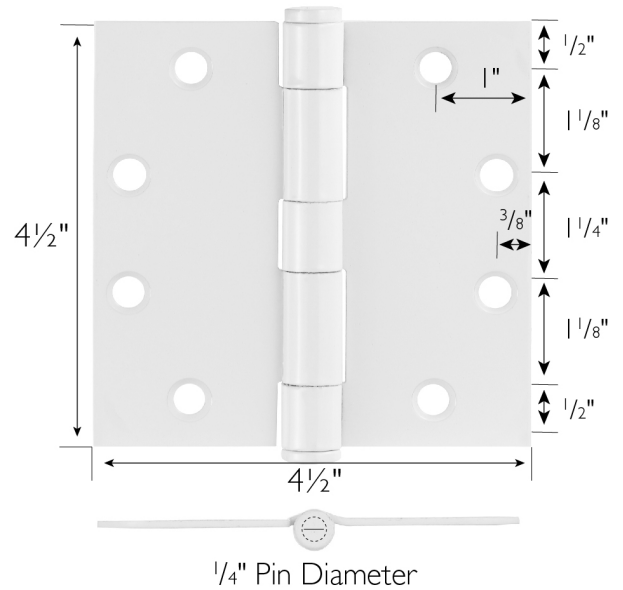

8-Hole 4.5" x 4.5", Square Corner Door Hinge 6-Pack
Painted White

SPECIFICATIONS

MATERIAL CONSTRUCTION:	Steel
MOUNTING HARDWARE INCLUDED:	#12 x 1 1/4" screws x 8
TOOLS NEEDED FOR INSTALLATION:	Screwdriver
ASSEMBLED DIMENSIONS:	4.5" H x 4.5" L x 0.13" W
ASSEMBLED WEIGHT:	6.62 lbs
CORNER RADIUS:	Square Corner
HINGE TYPE:	Butt Hinge