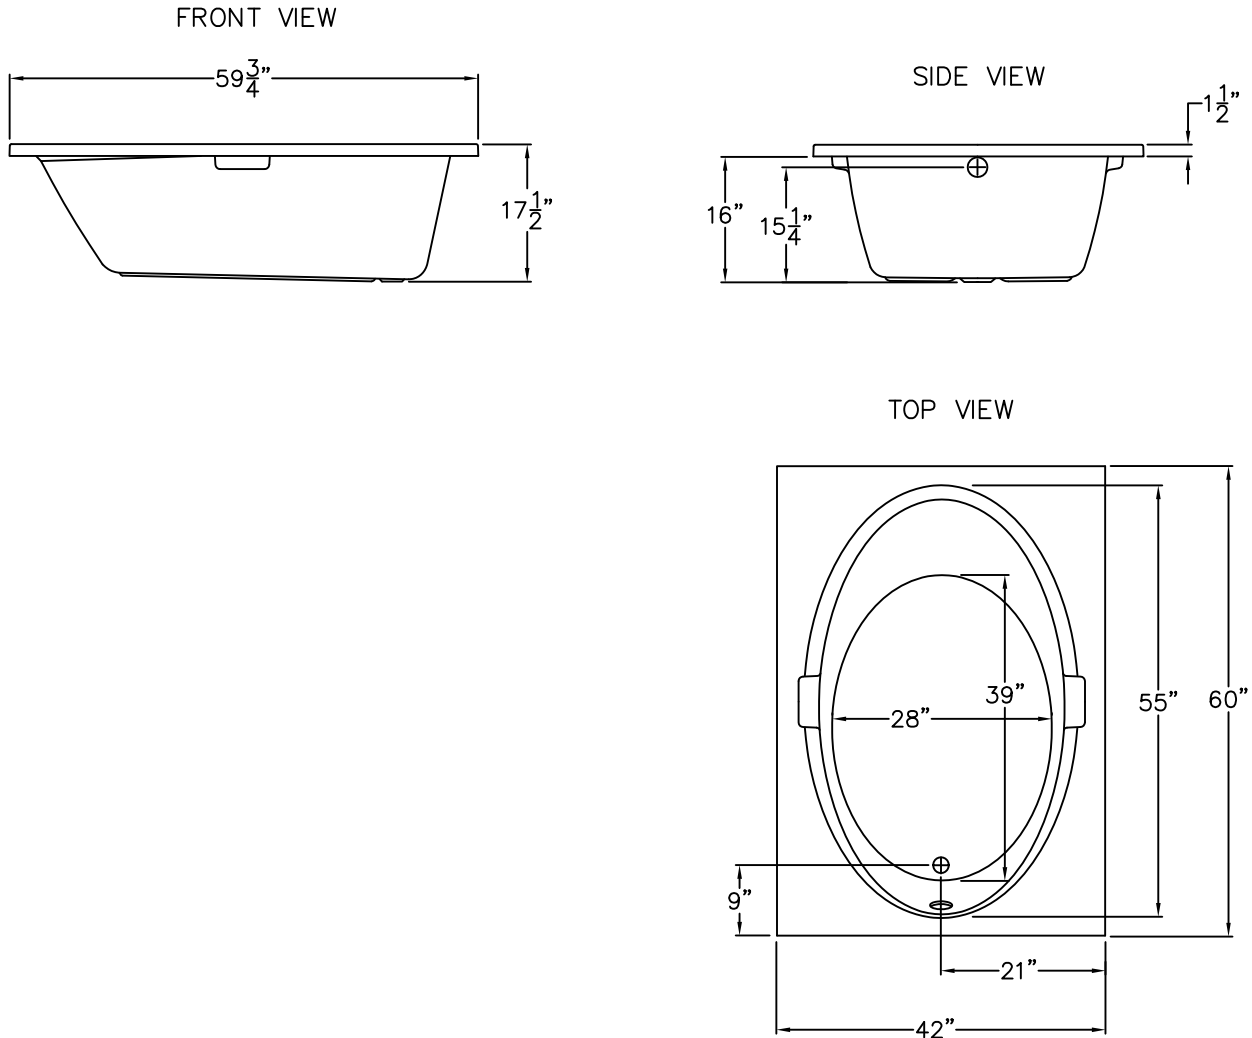

Luxury Gelcoat Series

SUBMITTAL DATA

Gelcoat 60" Drop In Bathtub

This gelcoat bathtub shall be Praxis Model TO 242 drop in.
 Unit has oval water well, molded rim, molded soap dishes, and end drain location.
 Optional whirlpool package is available.

It shall meet CSA B45.5-11, Home Innovation Research Lab, IAPMOZ124-2011,
 shall have the backside fire rating of "A" and a flame spread of less 25.

DUE TO THE NATURE OF THE MATERIALS INVOLVED, UNIT DIMENSIONS MAY VARY $\pm 1/2$ INCH.