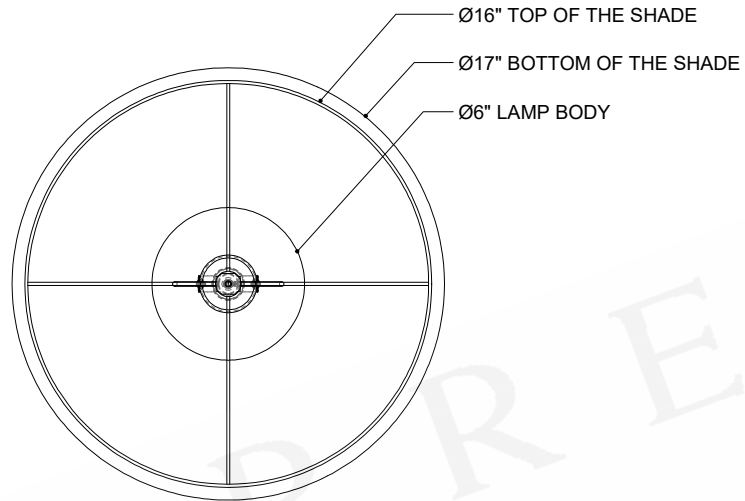

ITEM: 6000-1000

Overall Dimensions

Height: 26"
Diameter: 17"

TOP VIEW

FRONT VIEW