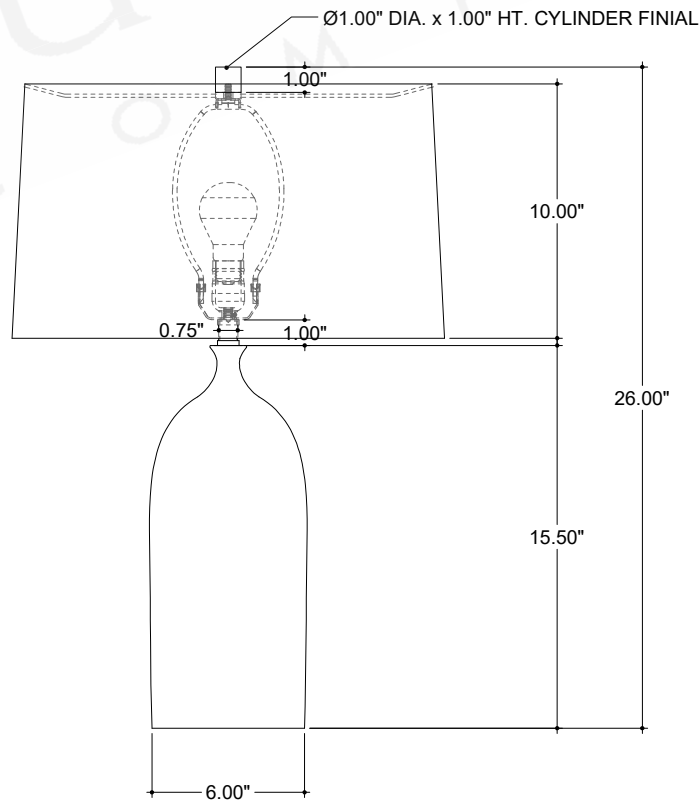

ITEM: 6000-1000

Overall Dimensions

Height: 26"
Diameter: 17"

TOP VIEW

FRONT VIEW