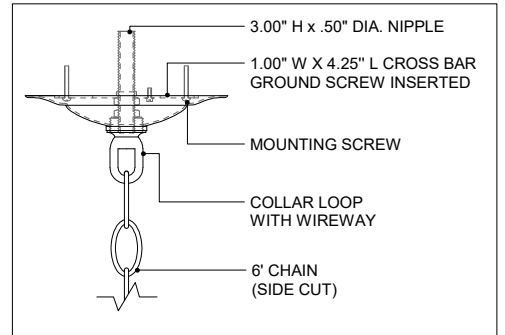

32.25" DIA. FRAME  
 6.00" DIA. CANOPY  
 1.00" W X 4.25" L  
 CROSS BAR

TOP VIEW

CANOPY DETAIL

FRONT VIEW

107.25"  
 MAX HT.

39.25"  
 MIN. HT.

32.75"

2.50"

ADJUSTABLE

FIXED

9000-1106

ALL WORK © 2023 CURREY & COMPANY