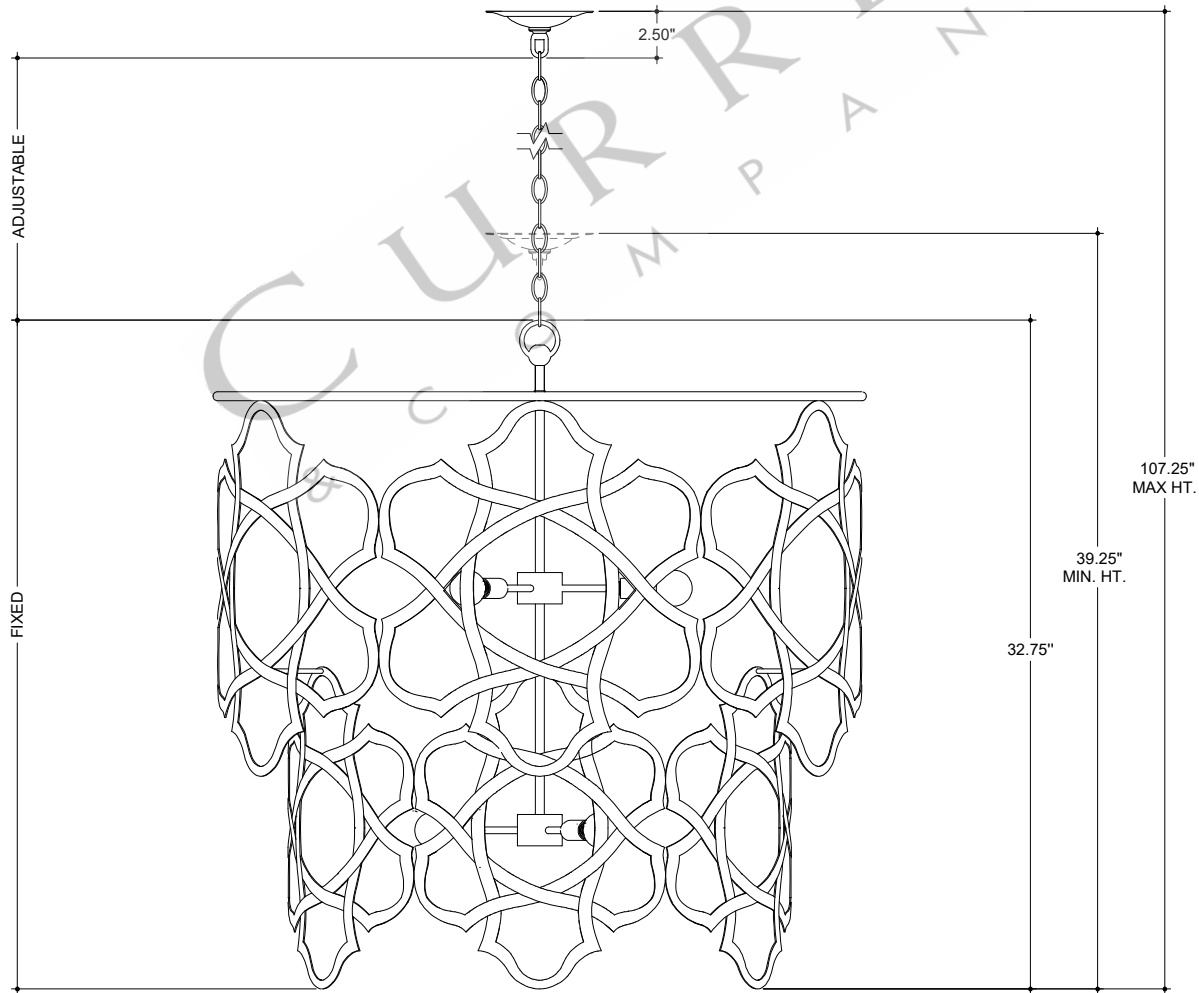

32.25" DIA. FRAME  
 6.00" DIA. CANOPY  
 1.00" W X 4.25" L  
 CROSS BAR

TOP VIEW

CANOPY DETAIL

FRONT VIEW

107.25"  
 MAX HT.

39.25"  
 MIN. HT.

32.75"

2.50"

ADJUSTABLE

FIXED

9000-1106

ALL WORK © 2023 CURREY & COMPANY