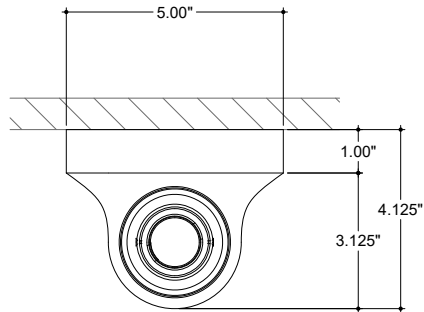

ITEM: 5800-0062

Overall Dimensions

Height: 18"

Width: 5"

Depth: 4.125"

TOP VIEW

FRONT VIEW

SIDE VIEW