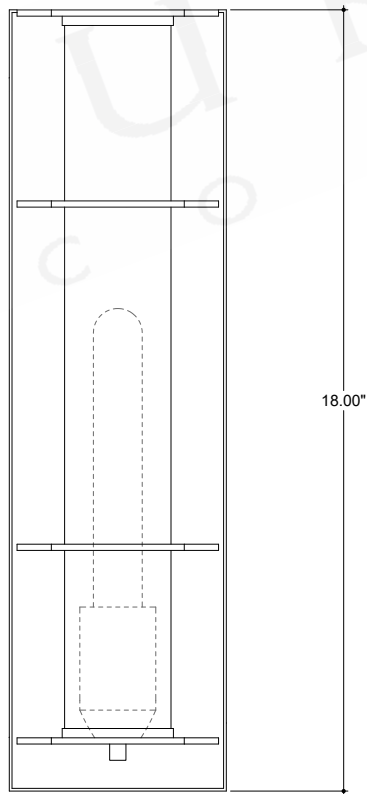

ITEM: 5800-0062

Overall Dimensions

Height: 18"

Width: 5"

Depth: 4.125"

TOP VIEW

FRONT VIEW

SIDE VIEW