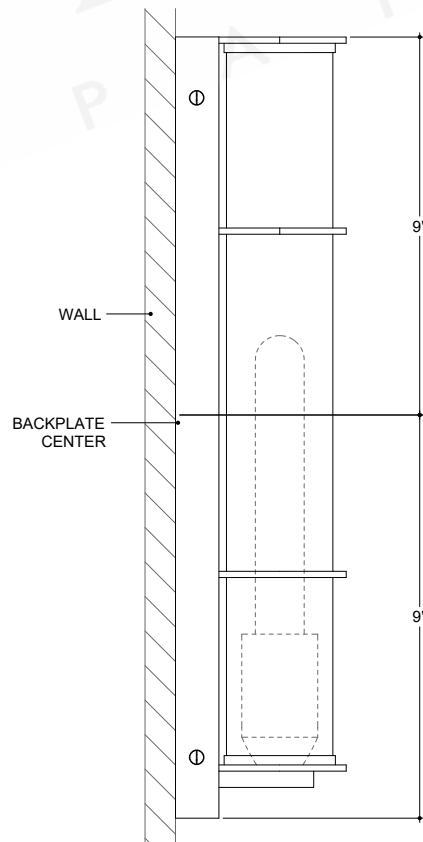

ITEM: 5800-0062

Overall Dimensions

Height: 18"

Width: 5"

Depth: 4.125"

TOP VIEW

FRONT VIEW

SIDE VIEW