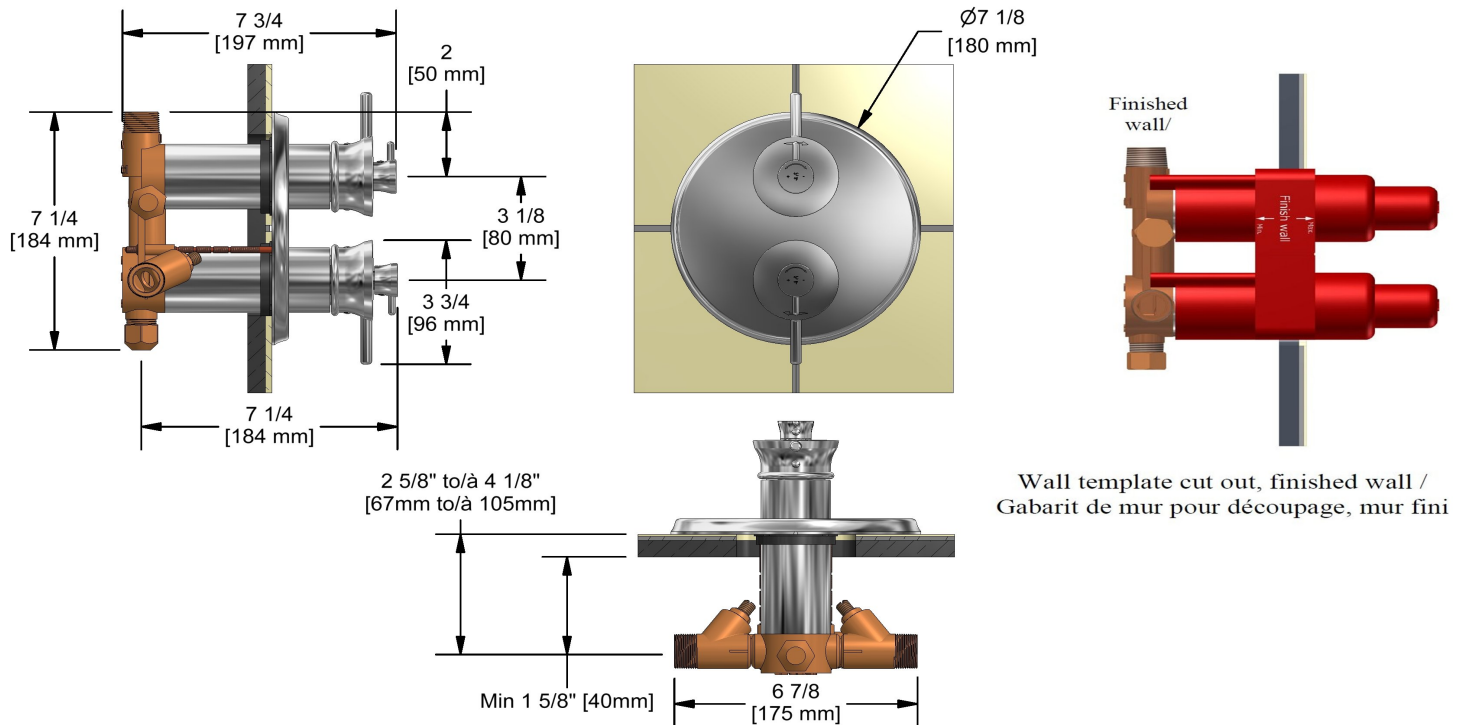

Certifications

- CSA B125.1
- ASME A112.18.1
- ASSE 1016
- CMR248 Approval
- ADA

Sizes, models and finishes may differ from those presented.

Warranty

This **Riobel Inc.** product you have purchased carries a Limited Lifetime Warranty on the chrome, PVD finish, blacks and all working parts and is guaranteed from the initial purchase date against all manufacturing defects. All other finishes, including plastic components, are guaranteed for one year. All electric and/or electronic parts are covered by a 5-year limited warranty.

Customer Service

Ontario, West Canada : 888-287-5354 Quebec, Maritimes, United States : 866-473-8442