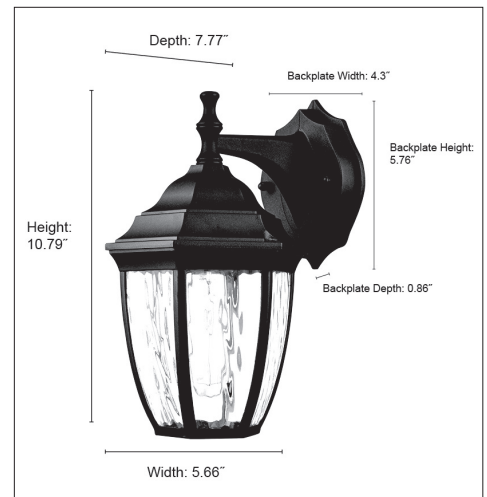

220001

ONE LIGHT OUTDOOR WALL MOUNT

FINISH

TBK - Textured Black

DIMENSIONS

Width 5.66"
Height 10.79"
Depth 7.77"
Backplate Width 4.3"
Backplate Height 5.76"
Backplate Depth 0.86"
Weight 1.73 lbs

MATERIAL

Steel

GLASS

Glass Clear Water

LAMPING

Bulbs 1-Medium
Bulb Base Medium (E26)
Watts per Bulb 60W
Voltage 120V
Total Wattage 60W
Bulbs Included No

CERTIFICATION

ETL Listed Wet Location

ITEM NUMBER

SKU's 220001 TBK

220001 TBK

Millennium Lighting
105 Declaration Drive
McDonough, GA 30253
www.millenniumlighting.com