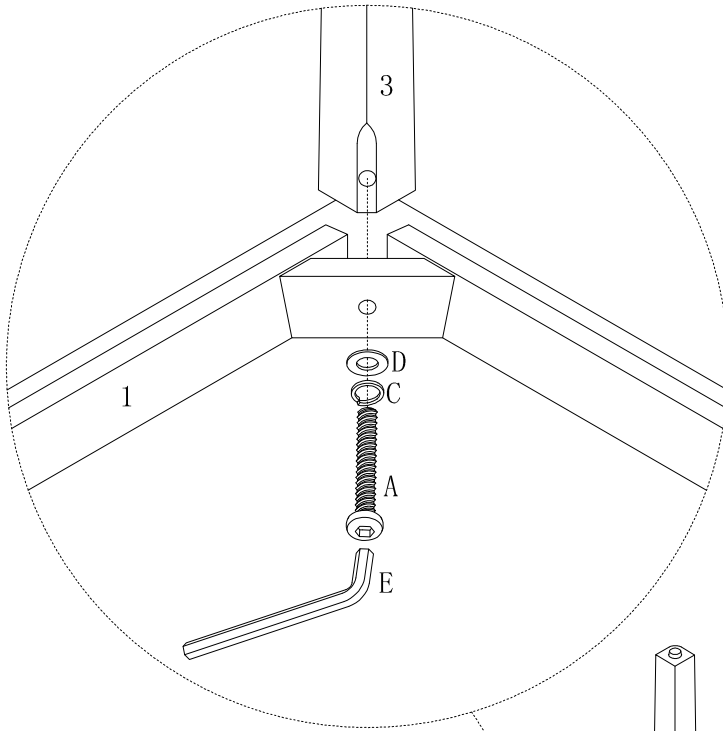

Versanora

Item No: VNF-00077

Item name: Versanora - Kingston Side Table - Faux Marble/Walnut

Warning

Small parts and sharp points may be present prior to assembly. Please follow the assembly instructions closely. Improper assembly can result in personal or property damage. 2 adults are required to safely assemble this product.

Hardware List:

A		4PCS
B		4PCS
C		8PCS
D		8PCS
E		1PC

Part List:

1	2	3
		
1PC	1PC	4PCS

MADE IN CHINA

www.teamson.com

STEP 1

A:		4PCS
C:		4PCS
D:		4PCS
E:		1PC