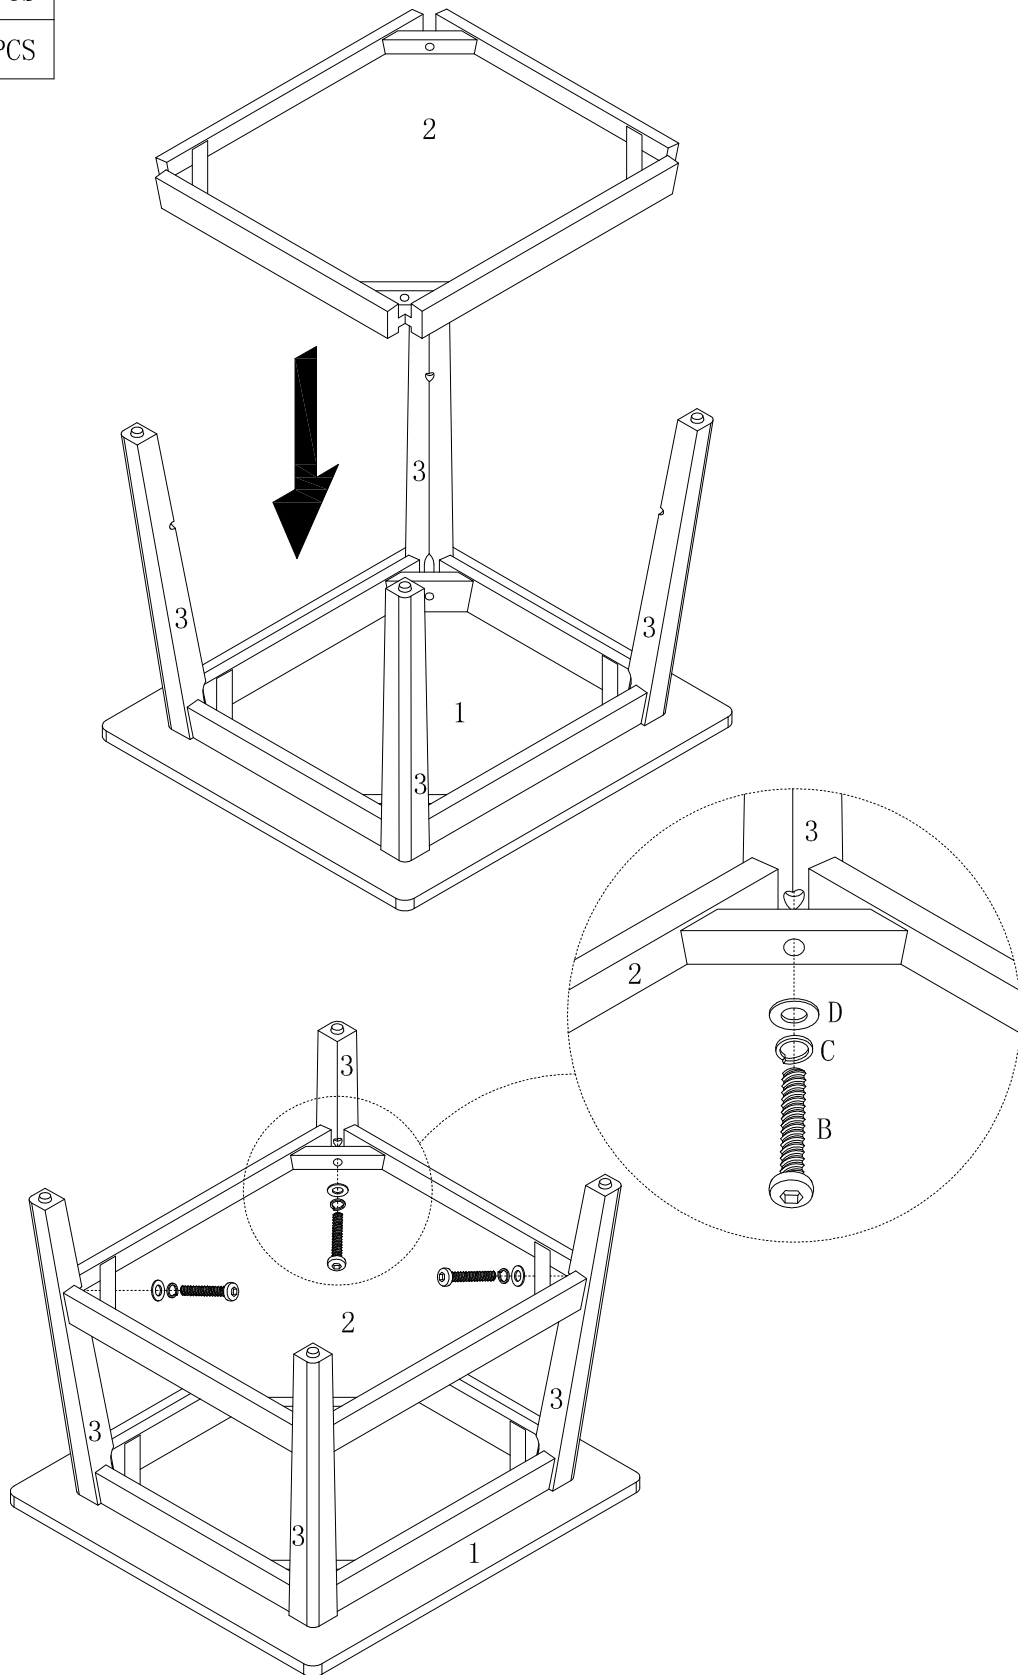

STEP 2

B:		4PCS
C:		4PCS
D:		4PCS

MADE IN CHINA

www.teamson.com