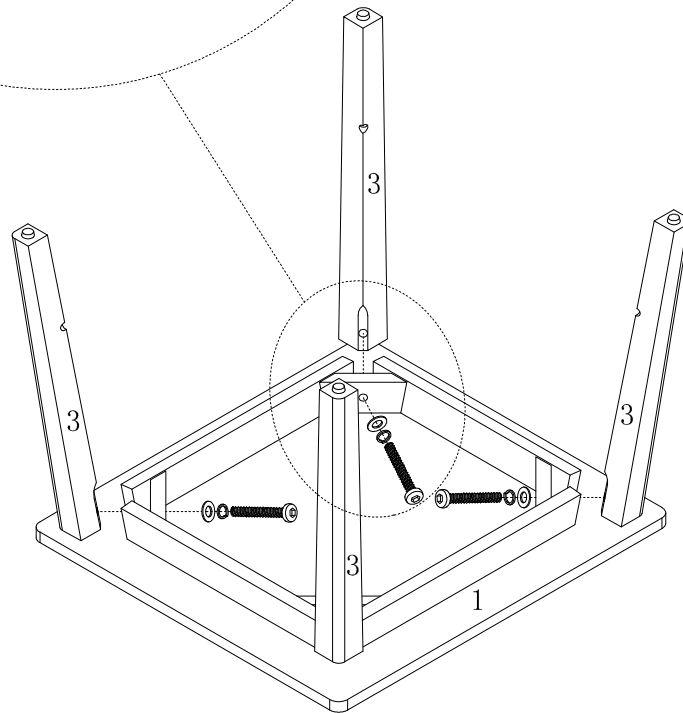

Versanora

Item No: VNF-00077

Item name: Versanora - Kingston Side Table - Faux Marble/Walnut

Warning

Small parts and sharp points may be present prior to assembly. Please follow the assembly instructions closely. Improper assembly can result in personal or property damage. 2 adults are required to safely assemble this product.

Hardware List:

A		4PCS
B		4PCS
C		8PCS
D		8PCS
E		1PC

Part List:

1	2	3
		
1PC	1PC	4PCS

MADE IN CHINA

www.teamson.com

STEP 1

A:		4PCS
C:		4PCS
D:		4PCS
E:		1PC