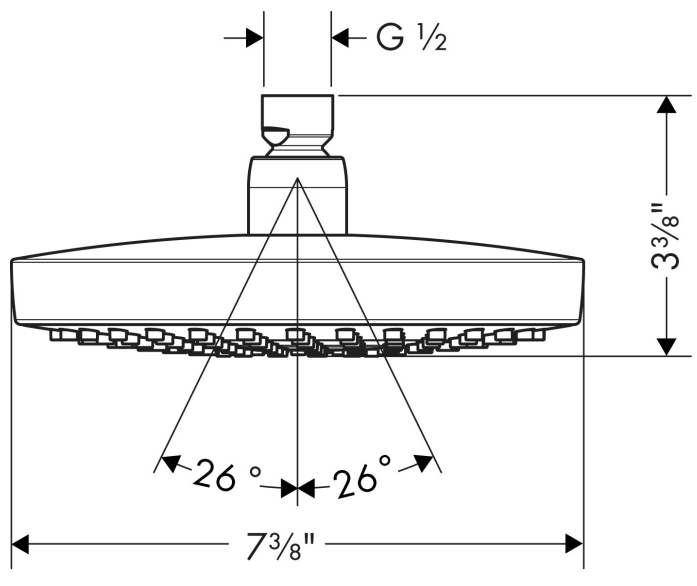

Brand hansgrohe
Art. Name **Croma Select S** Showerhead 180 2-Jet, 2.5 GPM
Art. Nr. 04825340
Surface brushed black chrome
Pos. 1

Product Picture

Drawing

Technology

Features

- Spray modes: Rain, IntenseRain
- 147 no-clog spray channels
- Flow: 2.5 GPM (9.5 L/Min)
- Select button for comfortable alternation of spray modes
- Fully-finished matching spray face