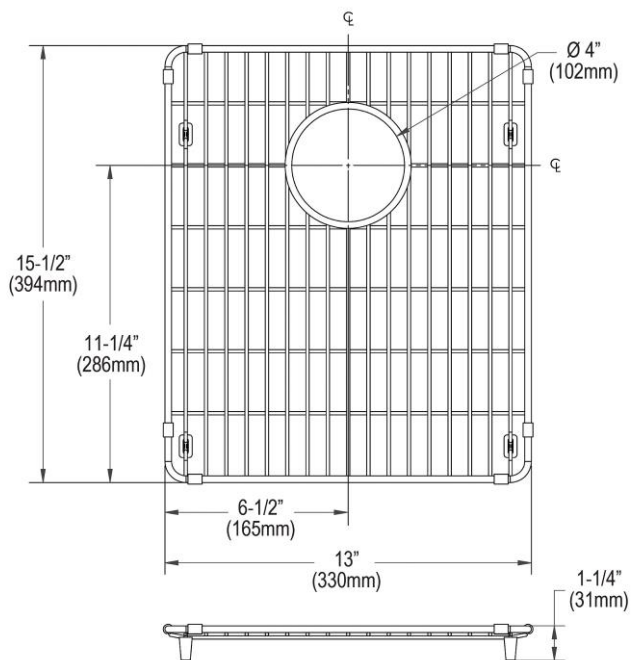

A Century of Tradition and Quality.

For more than 100 years, Elkay has been making innovative products and providing exceptional customer care. We take pride in offering plumbing products that make life easier, inspire change and leave the world a better place.

[Clean and Care Manual (PDF)](#)

[Clean and Care Manual (PDF)](#)

[Warranty (PDF)](#)