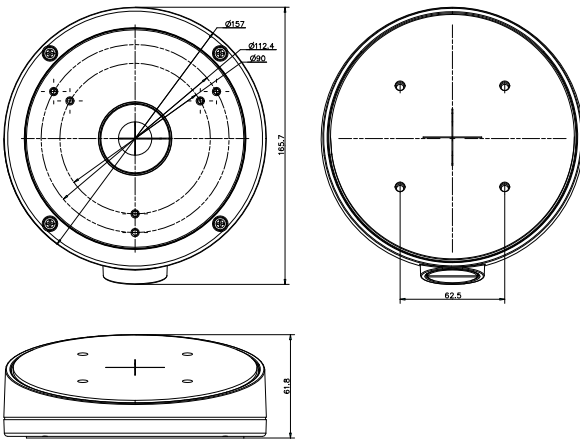

DS-1281ZJ-M

Inclined Ceiling Mount Bracket for Dome Camera

Features:

- Aluminum alloy material with surface spray treatment
- Waterproof design

Dimension:

Order Model:

DS-1281ZJ-M

Parameter:

Model	DS-1281ZJ-M
Parameters	Inclined Ceiling Mount Bracket for Dome Camera
Appearance	Hikvision White
Material	Aluminum Alloy
Dimension	Φ 157×165.5×60mm
Weight	586g

Notice:

- The bracket should be installed on flat wall
- Waterproof rubber is necessary for outdoor application
- The wall must be capable of supporting over 3 times as much as the total weight of the camera and the mount.
- The maximum load capacity of the bracket is **4.5KG**

Note: The actual dome camera may vary from the picture above.