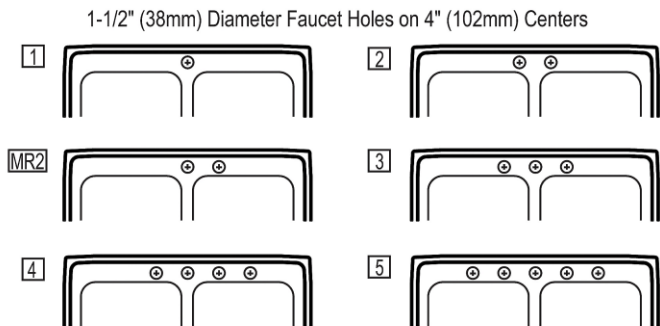

PRODUCT SPECIFICATIONS

Lustertone® Classic Stainless Steel 33" x 19-1/2" x 10-1/8" Equal Double Bowl Drop-in Sink. Sink is manufactured from 18 gauge 304 Stainless Steel with a Lustrous Satin finish, Center drain placement, and Sides and Bottom pads.

Installation Type:	Drop-in
Material:	304 Stainless Steel
Finish:	Lustrous Satin
Gauge:	18
Sound Deadening:	Sides and Bottom pads
Number of Bowls:	2
Sink Dimensions:	33" x 19-1/2" x 10-1/8"
Bowl 1 Dimensions:	14" x 14" x 10"
Bowl 2 Dimensions:	14" x 14" x 10"
Drain Size:	3-1/2" (89mm)
Drain Location:	Center
Minimum Cabinet Size:	36"
Mounting Hardware:	Part # 64090014 included for countertops up to 3/4" (19mm) thick
Template Included:	No
Cutout Template #:	1000001276

Template is available for download at elkay.com. CAD software will be required to open the template.

Cutout Dimensions for Drop-in Installation:

32-3/8" x 18-7/8" (822mm x 479mm) with 1-1/2" (38mm) corner radius

Hole Drilling Configurations:

A Century of Tradition and Quality. For more than 100 years, Elkay has been making innovative products and providing exceptional customer care. We take pride in offering plumbing products that make life easier, inspire change and leave the world a better place.

Product Compliance: ASME A112.19.3/CSA B45.4

Sinks are listed by IAPMO® as meeting the applicable requirements of the Uniform Plumbing Code®, International Plumbing Code®, and National Plumbing Code of Canada.

[Clean and Care Manual (PDF)](#)
[Installation Instructions (PDF) - 100005236](#)
[Warranty (PDF)](#)