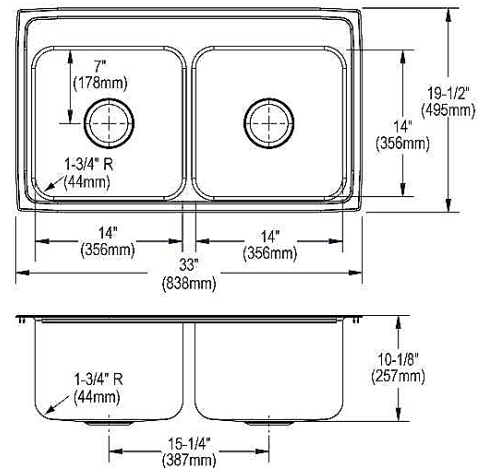

PART: _____ QTY: _____
PROJECT: _____
CONTACT: _____
DATE: _____
NOTES: _____
APPROVAL: _____

In keeping with our policy of continuing product improvement, Elkay reserves the right to change product specifications without notice. Please visit elkay.com for the most current version of Elkay product specification sheets. This specification describes an Elkay product with design, quality, and functional benefits to the user. When making a comparison of other producers' offerings, be certain these features are not overlooked. Latest version of the spec sheet available: <https://www.elkayfiles.com/spec-sheets/DLR331910_spec.pdf>