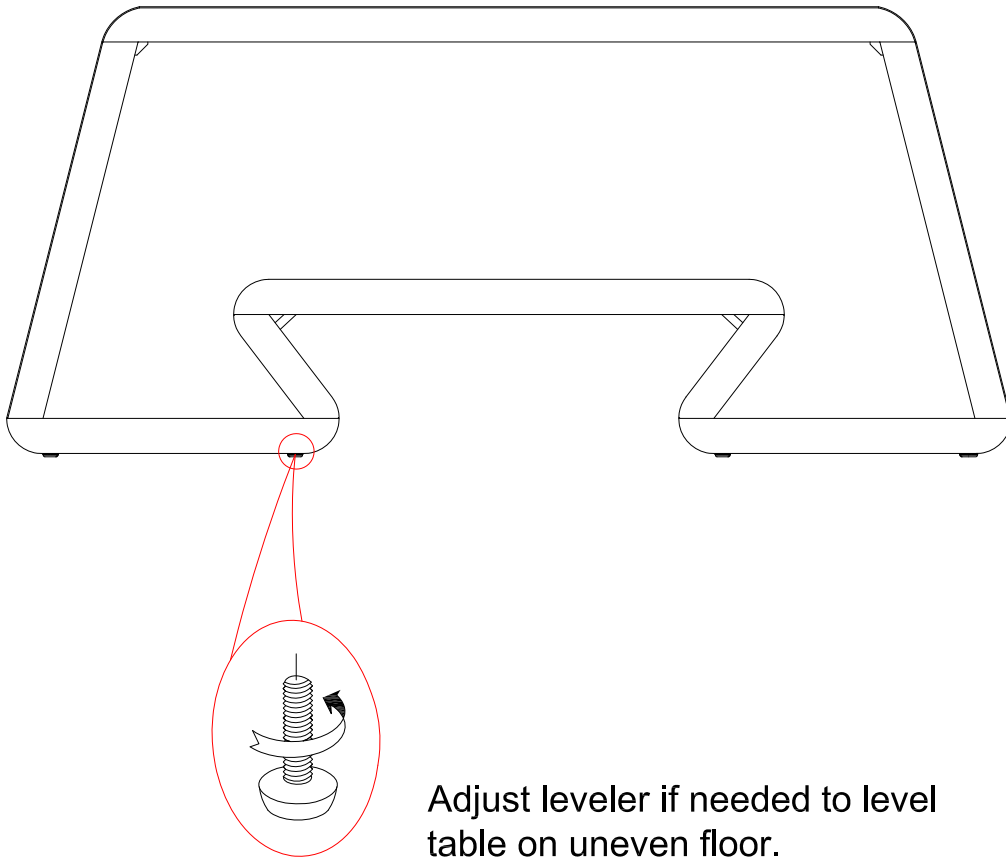

# ASSEMBLY INSTRUCTION

ITEM: 7228-85073-45 Inside Track Console Table

Thank you for purchasing this quality product. Be sure to unpack carefully looking for small parts which may have come loose during shipment.

Read all instruction and study the drawing carefully before starting the assembly process.

Adjust leveler if needed to level table on uneven floor.