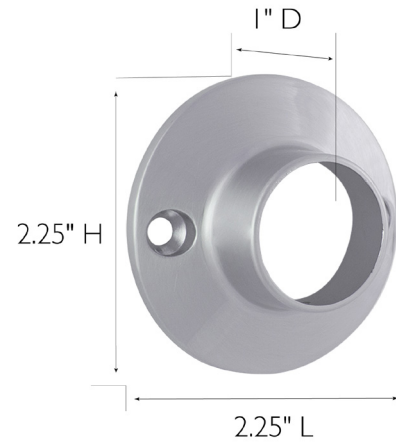

1" Mounting Rod Bracket for Closet or Shower, 10-Pack  
Polished Chrome

**SPECIFICATIONS**

<b>MATERIAL CONSTRUCTION:</b>	Zinc
<b>MOUNTING HARDWARE INCLUDED:</b>	Yes
<b>TOOLS NEEDED FOR INSTALLATION:</b>	Screwdriver
<b>ASSEMBLED DIMENSIONS:</b>	2.25" H x 2.25" L x 1" D
<b>ASSEMBLED WEIGHT:</b>	1.65 lbs.
<b>PROJECTION:</b>	1"