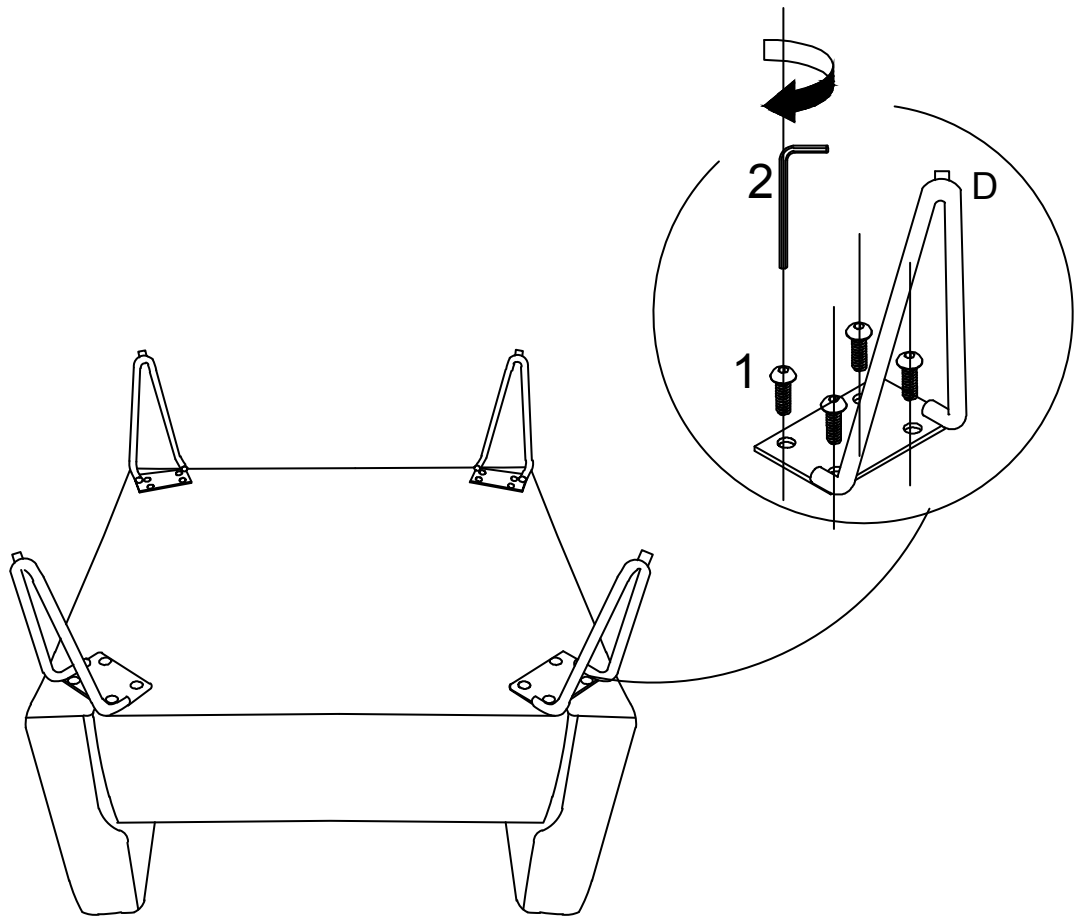

1

ALLEN KEY SCREW
M6*20mm
QTY 16

2

ALLEN KEY
M6
QTY 1

NEED HELP? For help with assembly or if you are missing a part,
Please call customer service at 1-866-518-0120 ext. 262 (9 am to 4 pm EST)

ASSEMBLY

STEP 1

Place the Chair (A) on its back on a flat smooth surface.
Attach Legs (D) with Screw (1) and use Allen Key (2) to tighten.

ASSEMBLY

STEP 2

Slide the Back (B) into the slots in the arms of the Chair (A).

ASSEMBLY