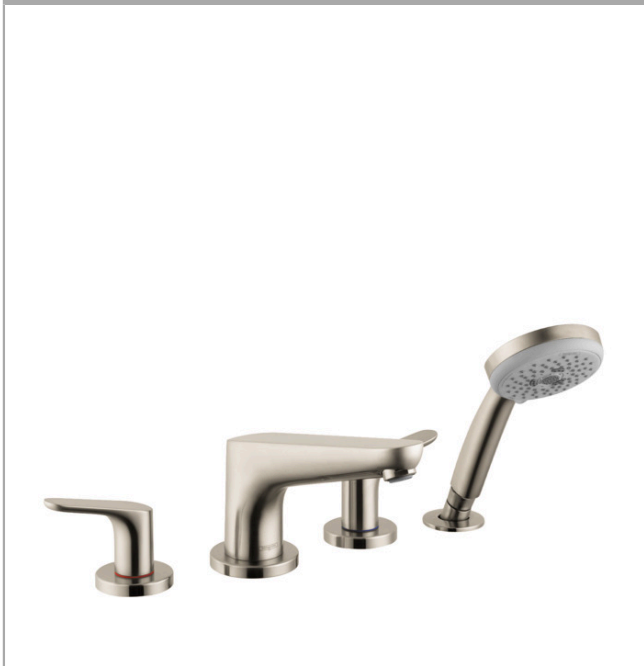

Focus

4-Hole Roman Tub Set Trim with 2.0 GPM Handshower

Finishes : **brushed nickel** Part no. : **04366820**

Description

Features

- consists of: 4-Hole Roman tub filler trim, Handshower, Handshower holder
- 90° ceramic valves
- Integrated double backflow prevention

Item details

List Price \$ 861.00

Technology

Compliance

Product image

Scale drawing

Focus
4-Hole Roman Tub Set Trim with 2.0 GPM Handshower
 Finishes : **brushed nickel** Part no. : **04366820**

Exploded drawing

Year of production: >01/17

Focus

4-Hole Roman Tub Set Trim with 2.0 GPM Handshower

Finishes : **brushed nickel** Part no. : **04366820**

Spare parts list

Year of production: >01/17

Pos.	Description	Part no.	Price	PU
1	diverter knob	98607820	-	1
2	aerator M24x1 (25 l/min)	13914820	-	1
3	escutcheon Ø 70 mm	97779820	-	1
4	selector assy	96775000	-	1
5	handle	95929820	-	1
6	handle fixing set	94184000	-	1
7	escutcheon	31098820	-	1
8	handshower	04332820	-	1
9	washer	88651000	-	1
10	shower holder	28071820	-	1
11	set of non return valves DW 15	94074000	-	1
12	escutcheon Ø 52 mm	97159820	-	1
13	hollow set screw M6x6	97660000	-	1
14	spout cpl.	95941820	-	1
a	base body	06646000	-	1