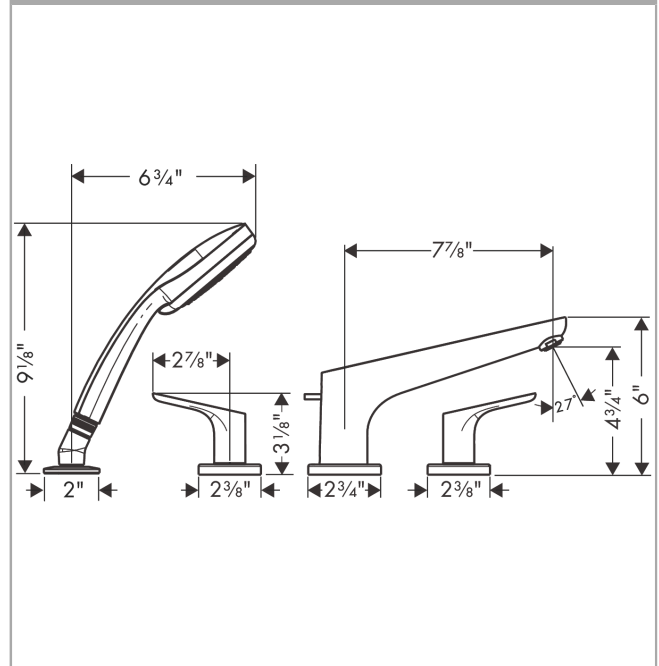

Focus

4-Hole Roman Tub Set Trim with 2.0 GPM Handshower

Finishes : **brushed nickel** Part no. : **04366820**

Description

Features

- consists of: 4-Hole Roman tub filler trim, Handshower, Handshower holder
- 90° ceramic valves
- Integrated double backflow prevention

Item details

List Price \$ 861.00

Technology

Compliance

Product image

Scale drawing

Focus
4-Hole Roman Tub Set Trim with 2.0 GPM Handshower
 Finishes : **brushed nickel** Part no. : **04366820**

Exploded drawing

Year of production: >01/17

Focus

4-Hole Roman Tub Set Trim with 2.0 GPM Handshower

Finishes : **brushed nickel** Part no. : **04366820**

Spare parts list

Year of production: >01/17

Pos.	Description	Part no.	Price	PU
1	diverter knob	98607820	-	1
2	aerator M24x1 (25 l/min)	13914820	-	1
3	escutcheon Ø 70 mm	97779820	-	1
4	selector assy	96775000	-	1
5	handle	95929820	-	1
6	handle fixing set	94184000	-	1
7	escutcheon	31098820	-	1
8	handshower	04332820	-	1
9	washer	88651000	-	1
10	shower holder	28071820	-	1
11	set of non return valves DW 15	94074000	-	1
12	escutcheon Ø 52 mm	97159820	-	1
13	hollow set screw M6x6	97660000	-	1
14	spout cpl.	95941820	-	1
a	base body	06646000	-	1