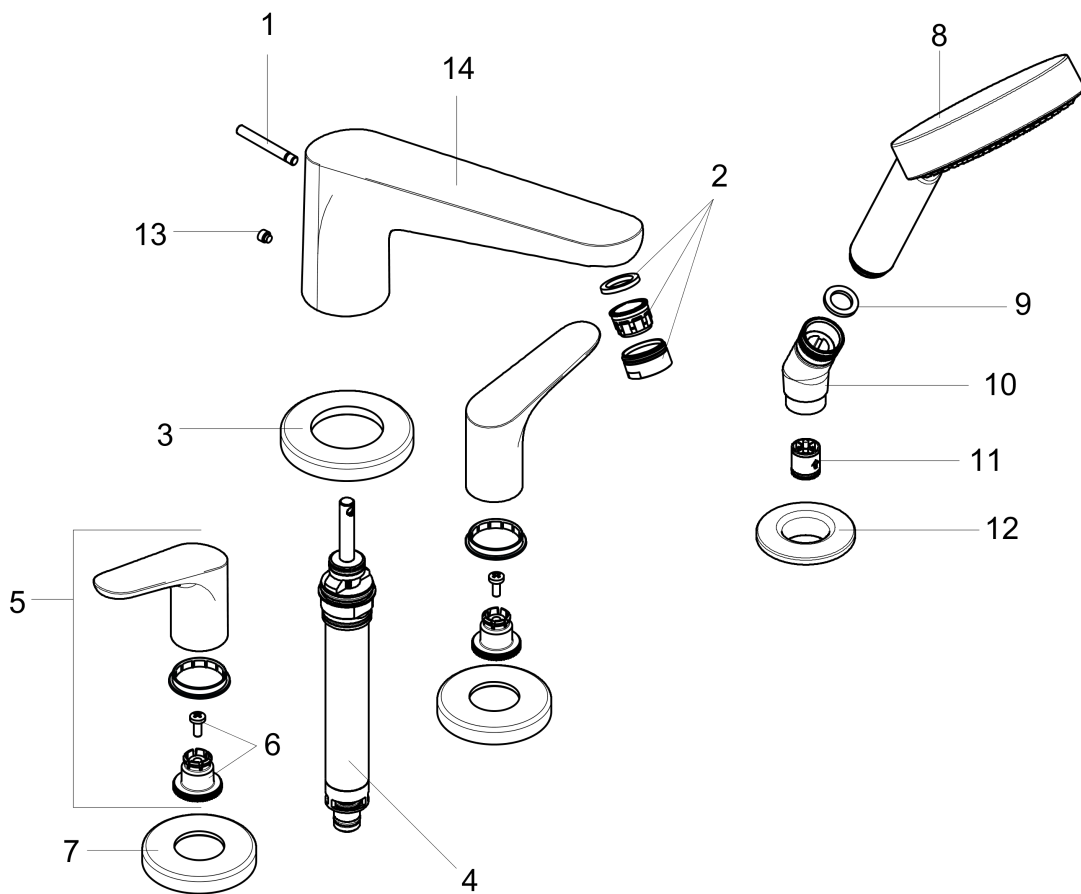

Focus

4-Hole Roman Tub Set Trim with 2.0 GPM Handshower

Finishes : **brushed nickel** Part no. : **04366820**

Description

Features

- consists of: 4-Hole Roman tub filler trim, Handshower, Handshower holder
- 90° ceramic valves
- Integrated double backflow prevention

Item details

List Price \$ 861.00

Technology

Compliance

Product image

Scale drawing

Focus
4-Hole Roman Tub Set Trim with 2.0 GPM Handshower
 Finishes : **brushed nickel** Part no. : **04366820**

Exploded drawing

Year of production: >01/17

Focus

4-Hole Roman Tub Set Trim with 2.0 GPM Handshower

Finishes : **brushed nickel** Part no. : **04366820**

Spare parts list

Year of production: >01/17

Pos.	Description	Part no.	Price	PU
1	diverter knob	98607820	-	1
2	aerator M24x1 (25 l/min)	13914820	-	1
3	escutcheon Ø 70 mm	97779820	-	1
4	selector assy	96775000	-	1
5	handle	95929820	-	1
6	handle fixing set	94184000	-	1
7	escutcheon	31098820	-	1
8	handshower	04332820	-	1
9	washer	88651000	-	1
10	shower holder	28071820	-	1
11	set of non return valves DW 15	94074000	-	1
12	escutcheon Ø 52 mm	97159820	-	1
13	hollow set screw M6x6	97660000	-	1
14	spout cpl.	95941820	-	1
a	base body	06646000	-	1