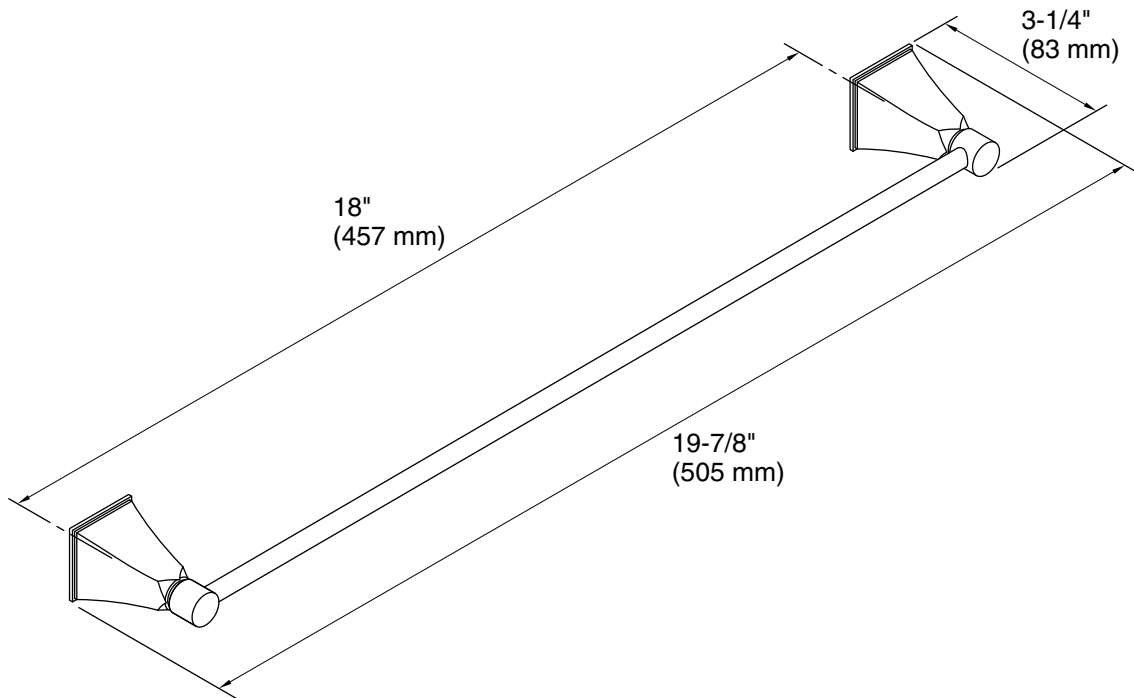

Technical Information

All product dimensions are nominal.

Material: Brass, Zinc

Notes

Install this product according to the installation guide.

CAUTION: Risk of personal injury. Do not install these products in any area where they are likely to be used inadvertently as a grab bar or support bar. These products are not designed or intended for use as a grab bar or support bar.