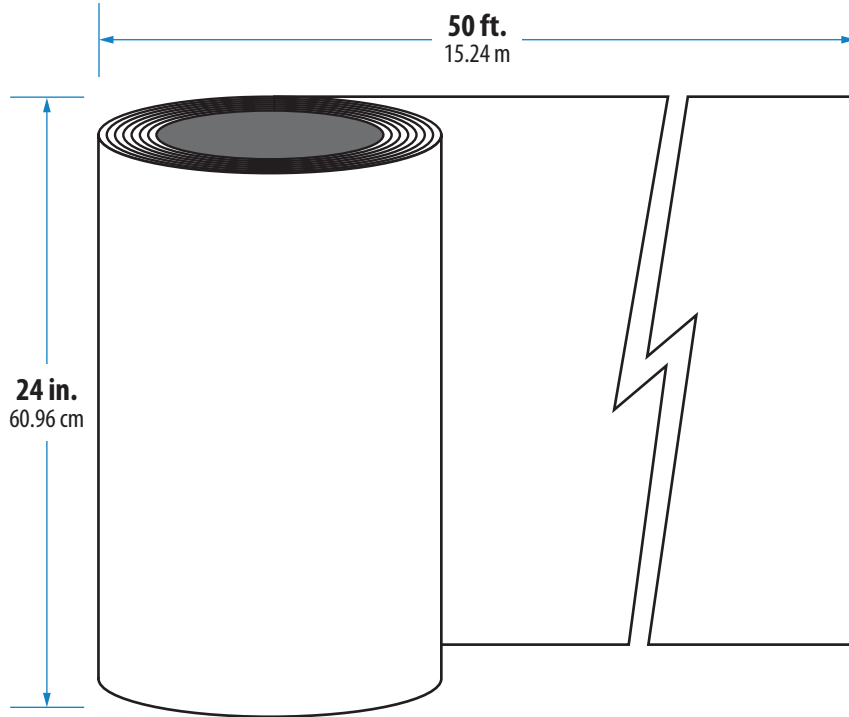

**Hickory/Birch White • 0.019 Aluminum • 24 in. x 50 ft.**

Actual product color may vary from the images shown. Some colors are simulated. Photos are edited in an attempt to accurately represent the colors .  
It is recommended that you view actual product samples before making final color selection.