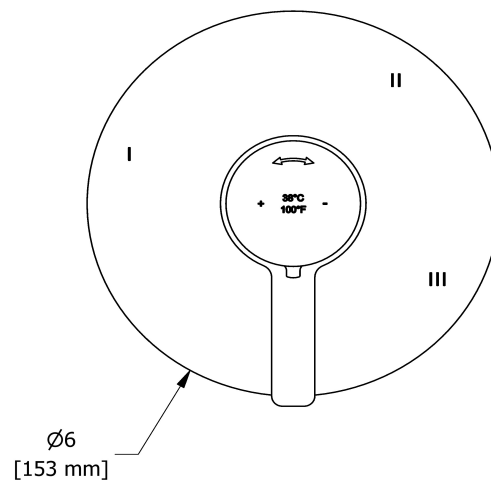

Sizes, models and finishes may differ from those presented.

Warranty

This **Riobel Inc.** product you have purchased carries a Limited Lifetime Warranty on the chrome, PVD finish, blacks and all working parts and is guaranteed from the initial purchase date against all manufacturing defects. All other finishes, including plastic components, are guaranteed for one year. All electric and/or electronic parts are covered by a 5-year limited warranty.

Customer Service

Ontario, West Canada : 888-287-5354 Quebec, Maritimes, United States : 866-473-8442