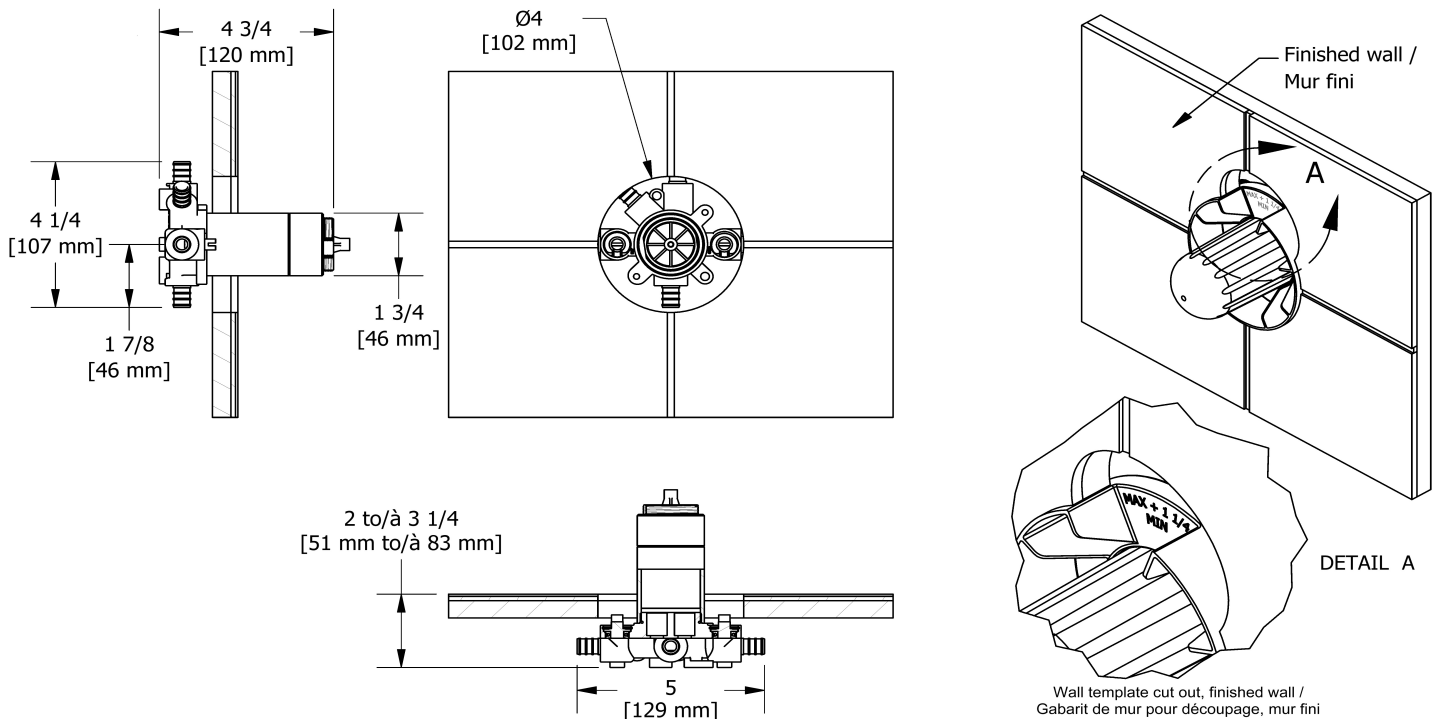

Sizes, models and finishes may differ from those presented.

Warranty

This **Riobel Inc.** product you have purchased carries a Limited Lifetime Warranty on the chrome, PVD finish, blacks and all working parts and is guaranteed from the initial purchase date against all manufacturing defects. All other finishes, including plastic components, are guaranteed for one year. All electric and/or electronic parts are covered by a 5-year limited warranty.

Customer Service

Ontario, West Canada : 888-287-5354 Quebec, Maritimes, United States : 866-473-8442