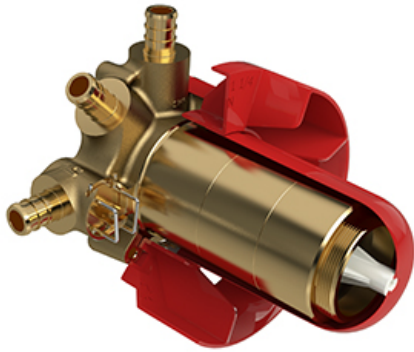

Customer Service

Ontario, West Canada : 888-287-5354 Quebec, Maritimes, United States : 866-473-8442

3-way Type T/P coaxial valve rough without cartridge
 PEX
R45-SPEX

Specifications

Descriptions

- Rough only
- Service valves
- TXX45XX or TXX47XX trim required to complete
- Test cap
- Three 1/2" outlets PEX
- 1/2" inlet PEX