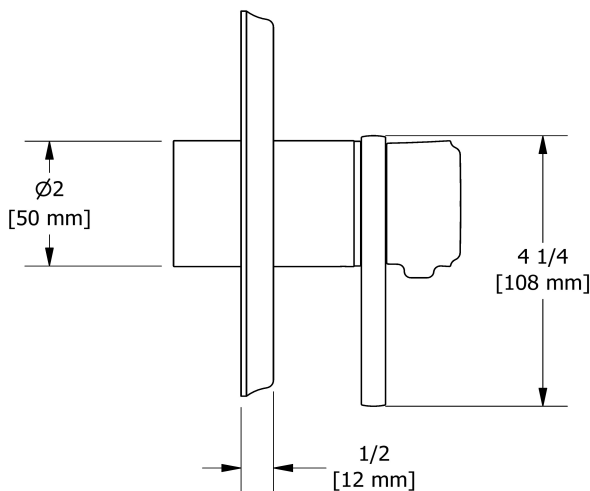

Sizes, models and finishes may differ from those presented.

Warranty

This **Riobel Inc.** product you have purchased carries a Limited Lifetime Warranty on the chrome, PVD finish, blacks and all working parts and is guaranteed from the initial purchase date against all manufacturing defects. All other finishes, including plastic components, are guaranteed for one year. All electric and/or electronic parts are covered by a 5-year limited warranty.

Customer Service

Ontario, West Canada : 888-287-5354 Quebec, Maritimes, United States : 866-473-8442