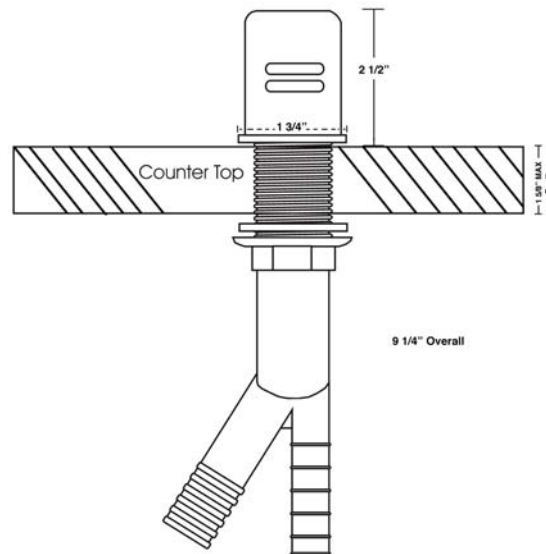

WARRANTY

- 2 Years on Manufacturer Defects*
- No Warranty on Tuscan Brass Finish (TCB)

Consult your local ROHL showroom for additional information and specifications. For complete warranty details and a list of showrooms, go to www.rohlhome.com.