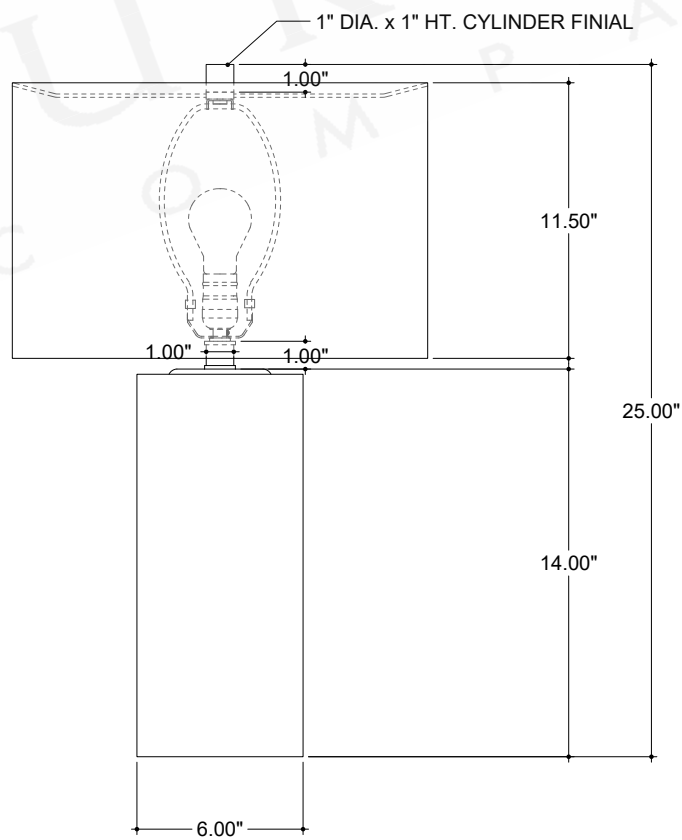

ITEM: 6000-0974

Overall Dimensions

Height: 25"

Diameter: 15"

TOP VIEW

FRONT VIEW