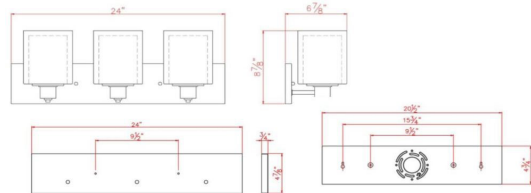

Penn 3-Light Vanity Light
Satin Nickel

SPECIFICATIONS

MOUNTING:	Wall Mount	LED BRIGHTNESS (LUMENS):	N/A
SLOPED CEILING ADAPTABLE:	No	LED COLOR CORRELATED TEMPERATURE (CCT):	N/A
LAMP TYPE 1:	3 lamps 60W Incandescent	LED COLOR RENDERING INDEX (CRI):	N/A
BULB INCLUDED:	No	LED EFFICACY:	N/A
WATTS PER BULB:	60W	LED AVERAGE RATED LIFE:	N/A
TOTAL WATTAGE:	180W	ENERGY EFFICIENT:	No
DIMMABLE:	Yes	LIGHTING AMPS:	N/A
MATERIAL CONSTRUCTION:	Steel	VOLTAGE:	120V
ASSEMBLED DIMENSIONS:	8.88" H x 24" L x 6.88" D		
WEIGHT:	7.70 lbs.		
BACKPLATE DIMENSIONS:	N/A		
CANOPY/PLATE DIMENSIONS:	N/A		
GLASS/SHADE DIMENSIONS:	6.5" H x 5.5" L x 5.5" D		
GLASS/SHADE MATERIAL:	Glass		
GLASS/SHADE TYPE:	Frosted		
GLASS/SHADE COLOR:	Clear		