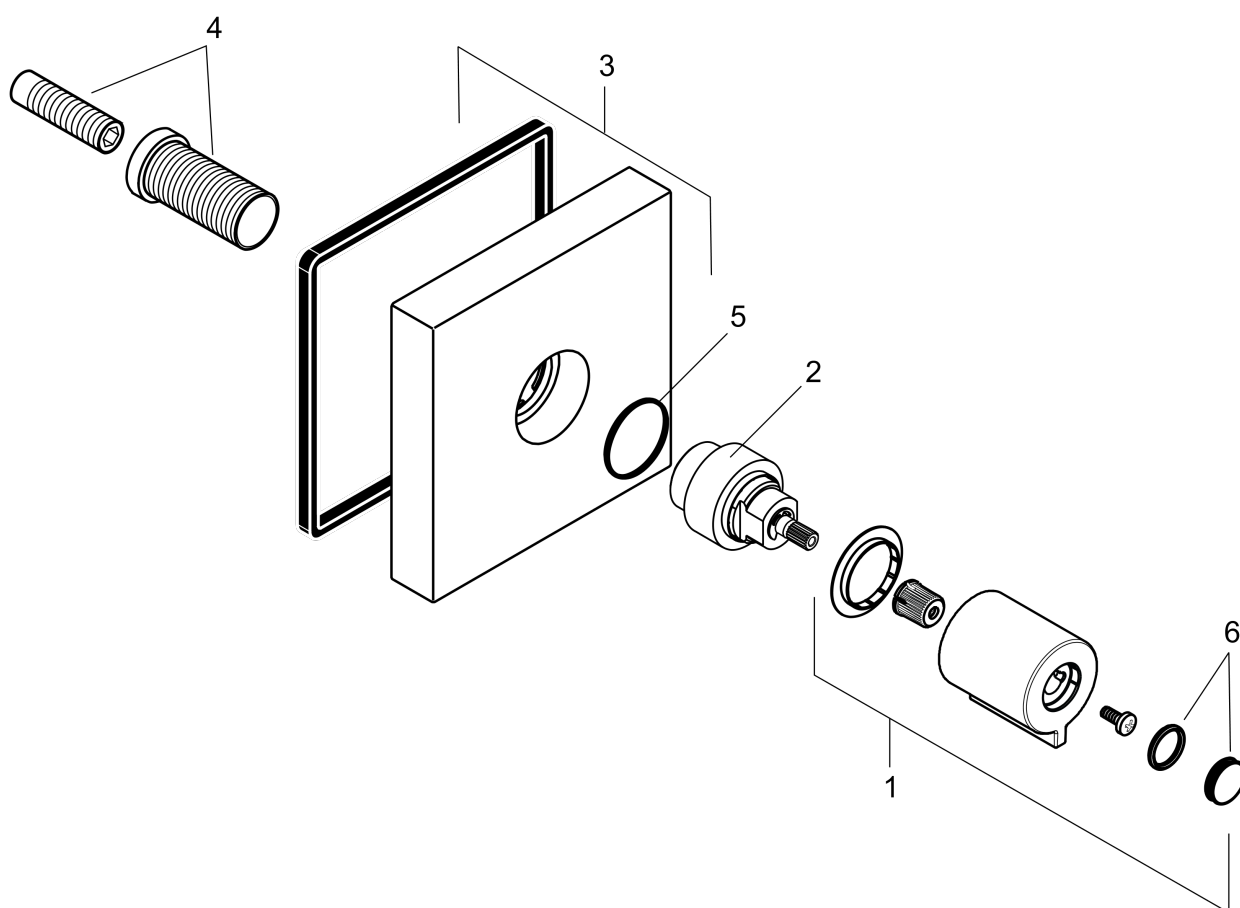

## Scale drawing

**AXOR ShowerSolutions**  
**Volume Control Trim 5" x 5"**  
Finishes : **chrome**    Part no. : **10972001**

## Exploded drawing

Year of production: >01/15

**AXOR ShowerSolutions**  
**Volume Control Trim 5" x 5"**  
 Finishes : **chrome**    Part no. : **10972001**

## Spare parts list

Year of production: >01/15

Pos.	Description	Part no.	PC	PU
1	handle	92338001	0	1
2	fixing set	96393000	0	1
3	escutcheon	95358000	0	1
4	adapter for handle	95153000	0	1
5	O-ring 26x2	98147000	0	1
6	set of symbols	95238000	0	1
7	base body	10971181	0	1
a	extension 25 mm	96370000	0	1