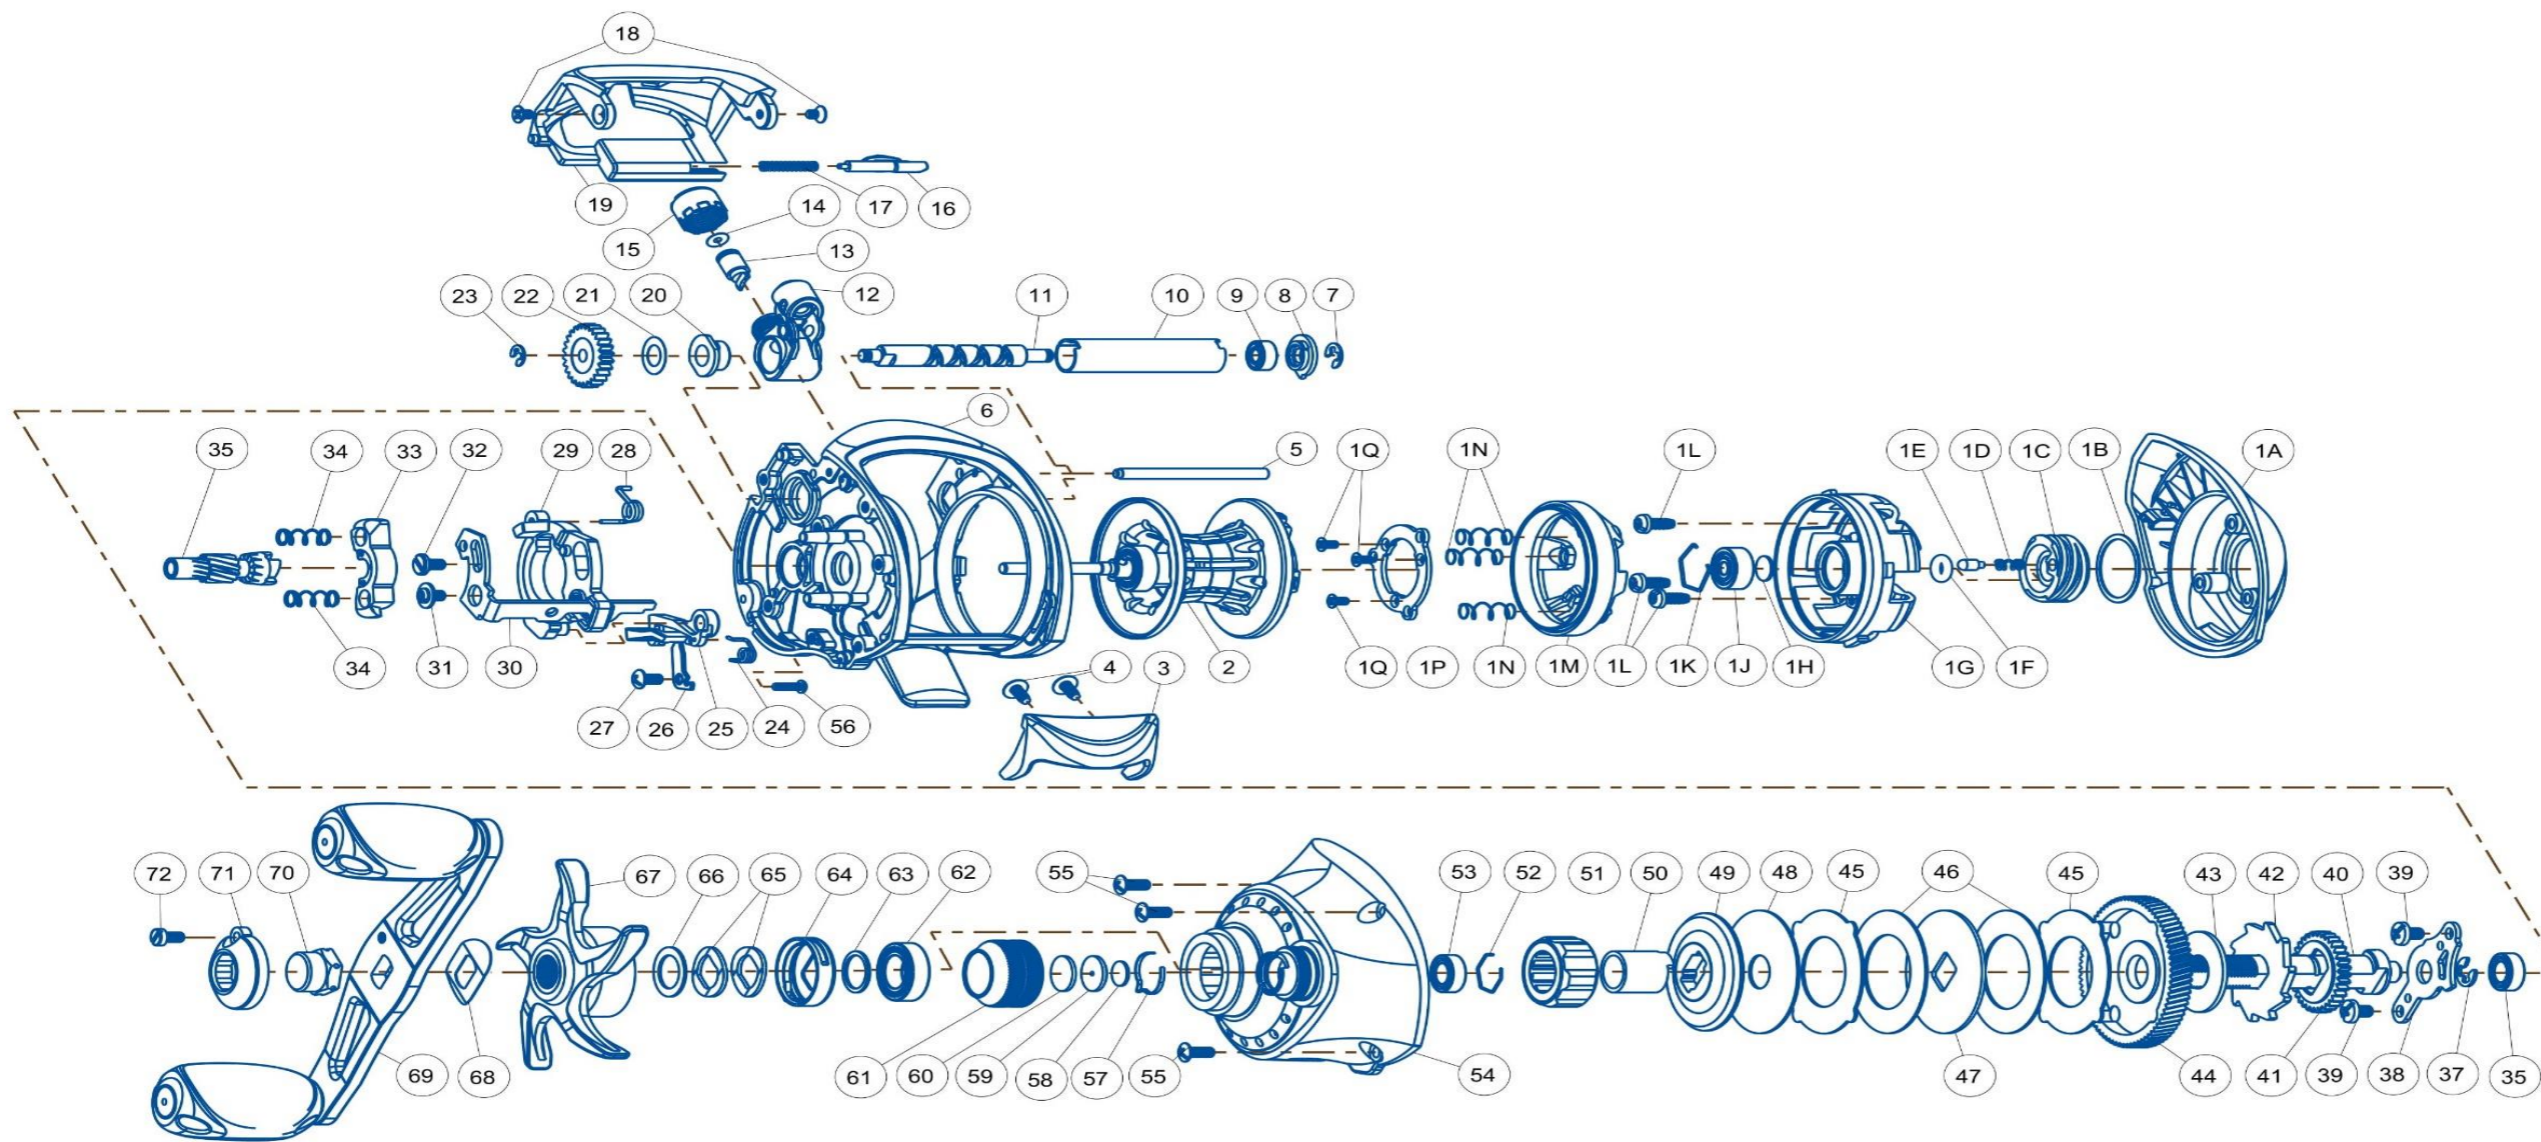

QUANTUM[®]

ATS101HPT

QUANTUM ATS101HPT PART LIST

Key #	Description	Part No.	Qty	Key #	Description	Part No.	Qty
1	Palm Side Cover Kit include	WA423-05	1	30	Release Slider Link	LB036-01	1
	1A - Palm Side Cover	WA023-05	1	31	Release Slider Screw	CW076-03	1
	1B - Centrifugal Dial Washer	SB111-01	1	32	Release Slider Link Screw	EW125-02	1
	1C - Centrifugal Dial	TB026-03	1	33	Pinion Yoke	TB025-01	1
	1D - Centrifugal Dial Click Spring	YW114-01	1	34	Yoke Spring	GX040-01	2
	1E - Centrifugal Dial Click Pawl	PW098-01	1	35	Pinion Gear	WA011-02	1
	1F - Centrifugal Dial Frection Ring	SB105-01	1	36	Crank Shaft Ball Bearing - L	SW017-06	1
	1G - Spool Cover	WA051-01	1	37	E-Clip	QW120-01	1
	1H - Spool Tension Shim	QW032-04	1	38	Crank Shaft Retainer	VA002-01	1
	1J - Ball Bearing - Spool Shaft (Palm)	QV017-04	1	39	Crank Shaft Retainer Screw	JX107-02	2
	1K - Clip Ring	HV080-01	1	40	Crank Shaft	YW008-06	1
	1L - Spool Cover Screw	WW107-01	3	41	O/S Drive Gear	DW112-01	1
	1M - Brake Ring Assembly	WA342-01	1	42	Trip Ratchet	PW083-02	1
	1N - Spring - Brake Ring Slider	DW070-01	3	43	Trip Ratchet Washer	YW111-01	1
	1P - Retainer - Brake Ring Slider Spring	VA129-02	1	44	Drive Gear	WA012-04	1
	1Q - Retainer Screw	DW107-01	3	45	Drag Key Washer	PW048-01	2
2	Spool Assembly	WA321-04	1	46	Drag Disc - A	PW059-01	2
3	Thumb Bar	VA009-02	1	47	Drag "D" Washer	YW045-01	1
4	Thumb Bar Screw	CW125-01	2	48	Drag Disc - B	YW059-01	1
5	Stabilizer Bar	VA061-01	1	49	Drag Washer	VA045-01	1
6	Frame	WA001-03	1	50	One Way Clutch Sleeve	UX052-01	1
7	E-Clip	NX092-01	1	51	One Way Clutch	VA063-01	1
8	Bearing Retainer	DW067-01	1	52	Spool Tension Knob Ball Bearing Retaine	EB080-01	1
9	Worm Shaft Ball Bearing	XX117-04	1	53	Tension Knob Ball Bearing	SW017-06	1
10	Worm Shaft Guide	SB016-01	1	54	Gear Side Cover Assembly	WA324-04	1
11	Worm Shaft	HV072-01	1	55	Gear Side Cover Screw-A	VA053-01	3
12	Line Guide Carrier	VA047-01	1	56	Gear Side Cover Screw-B	VA057-01	1
13	Line Guide Pawl	ZW006-03	1	57	Tension Knob Click Spring	PW114-01	1
14	Line Guide Carrier Washer	BV035-01	1	58	Washer - Spool Tension	QW032-04	1
15	Line Guide Carrier Screw	ZW007-01	1	59	Collar - Spool Tension	VA081-01A	1
16	Side Covr Locking Lever	WA119-01	1	60	Spool Cushion Washer	VA082-01	1
17	Spring - Locking Lever	ZW096-01	1	61	Spool Tension Knob	VA033-06	1
18	Screw	CF107-02	2	62	Crank Shaft Ball Bearing	TW058-09	1
19	Front Support	WA099-03	1	63	Crank Shaft Ball Bearing Washer	TW035-02	1
20	Worm Shaft Bushing - Gear Side	PW068-01	1	64	Drag Click Spring Assembly	YX4114-01	1
21	O/S Pinion Gear Washer	EX035-01	1	65	Spring "D" Washer	JX046-01	2
22	O/S Pinion Gear	DW085-01	1	66	Star Drag Washer	ZW032-01	1
23	E-Clip	NX090-01	1	67	Star Drag	WA055-04	1
24	Kick Lever Spring	WA097-01	1	68	Handle Washer	NX054-01	1
25	Kick Lever	YW077-01	1	69	Handle Assembly	VA318-56	1
26	Kick Lever Guide Plate	VA161-01	1	70	Handle Nut	DW003-14	1
27	Kick Lever Guide Plate Screw	JX107-02	1	71	Handle Nut Cap	DW034-02	1
28	Release Slider Spring	WA104-01	1	72	Handle Nut Cap Screw	DW050-01	1
29	Release Slider	WA039-01	1				