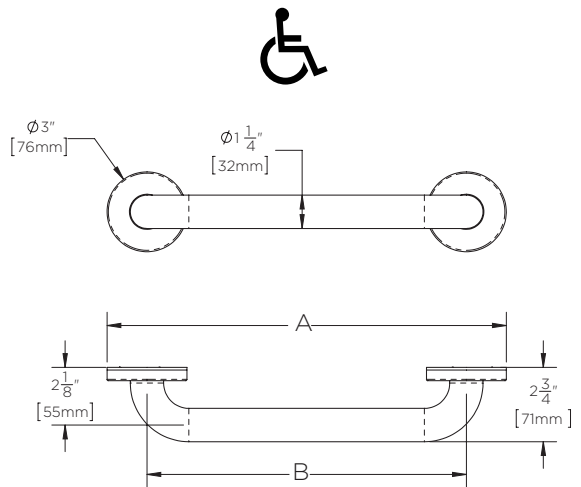

Neo™ ADA Grab Bar

MODELS:

- SA-1009-24: 24" ADA Grab Bar
- SA-1009-36: 36" ADA Grab Bar
- SA-1009-48: 48" ADA Grab Bar

FEATURES:

- ADA Grab Bar measures 24", 36", or 48" wide
- Stainless steel construction
- Corrosion resistant finishes
- Mounting hardware is included
- Coordinates with Neo Collection

STOCK FINISHES:

SPECIALTY FINISHES:

WARRANTY:

Visit www.speakman.com for full product warranty information

- Limited Lifetime Warranty (consumer)
- 1 Year Limited Warranty (commercial)

DIMENSION "A"	
SA-1009-24	27" (686mm)
SA-1009-36	39" (991mm)
SA-1009-48	51" (1295mm)

DIMENSION "B"	
SA-1009-24	24" (610mm)
SA-1009-36	36" (914mm)
SA-1009-48	48" (1219mm)

All dimensions are in inches (millimeters) unless otherwise specified and are subject to change without notice.
 * Not available for SA-1009-48"