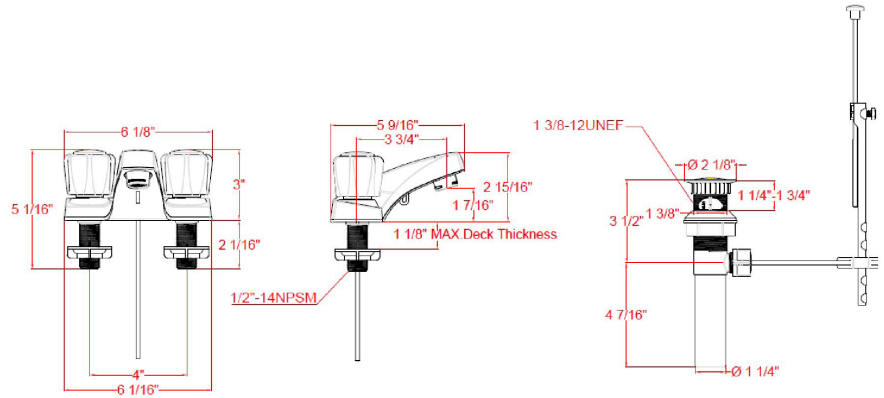

Millbridge Dual Handle Bathroom Faucet Polished Chrome

SPECIFICATIONS

MATERIAL:	Hybrid	FLOW RATE:	1.2 GPM
HANDLE MATERIAL:	N/A	LOW FLOW:	Yes
SPOUT MATERIAL:	N/A	HANDLES - CONFIGURATION:	Double Handle
CARTRIDGE MATERIAL:	Washerless	HANDLE REACH:	1.06"
WATERWAY MATERIAL:	Hybrid	SPRAYER INCLUDED:	No
DRAIN MATERIAL:	Brass	DIMENSIONS WITH DECK PLATE:	6.1" L x 5.5" W x 3" D
FAUCET TYPE:	Lav Centerset	WEIGHT WITH DECK PLATE:	1.72 lbs.
MOUNTING TYPE:	Deck Mount	DIMENSIONS W/O DECK PLATE:	6.1" L x 5.5" W x 3" D
MOUNTING HOLES:	3	WEIGHT W/O DECK PLATE:	1.72 lbs.
MAX DECK THICKNESS:	0.93"	PVD FINISH:	No
DECK PLATE - INCLUDED:	N/A		
SPOUT REACH:	3.78"		
SPOUT HEIGHT:	1.31"		